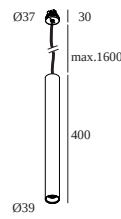

SPY II 39 CABLE TRIMLESS CRI90 2700K 35° NO DIM

12304321ND00-9027W1-26332626-0000

 Image shows default finishes. Refer to the specifications below for the selected finishes per part.

Selected finishes per part

[View on website](#)

General info

LOCATION	indoor
INSTALLATION	Ceiling Suspended
CUTOUT SHAPE/SIZE (MM)	round - Ø kit
RECESSED DEPTH (MM)	50mm
INGRESS PROTECTION	IP20
WEIGHT (KG)	0.7

Electrical info

CLASS	II
POWER SUPPLY	YES
DIM TYPE	non-dimmable
ENERGY CLASS	F