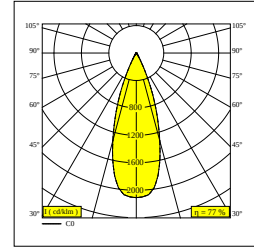

SPY II 39 CABLE TRIMLESS CRI90 2700K 35° NO DIM

12304321ND00-9027W1-26332626-0000

 Image shows default finishes. Refer to the specifications below for the selected finishes per part.

Selected finishes per part