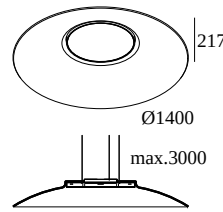

ZOOVER 140 LIGHT GREY 930

28213 9300 B

AVAILABLE IN
BLACK 28213 9300 B

 [View on website](#)

General info

LOCATION	indoor
INSTALLATION	Ceiling Suspended
INGRESS PROTECTION	IP20
WEIGHT (KG)	6.8
ADJUSTABILITY	non adjustable
INFORMATION	INCL.PC SBL INCL.LED POWER SUPPLY INCL.3 x CABLE SUSPENSION SINGLE AUTO. 3.0m INCL.1 x CABLE 3 x 0.75mm ²

Electrical info

ELECTRICAL	220-240V / 50-60Hz
CLASS	I
POWER SUPPLY	YES
DIM TYPE	non-dimmable
ENERGY CLASS	D

Lightsource info

LIGHTSOURCE NAME	LED
LIGHTSOURCE	LED cluster 34,4W / CRI>90 (R9: 68) / 3000K / 4767lm
TM-30 VALUES	Rf: 89 / Rg: 97
SDCM	SDCM3
LM80	L70 > 60000
LED TECHNICS (LIGHT SOURCE)	4767lm // 34,4W // 139lm/W
LED TECHNICS (LUMINAIRE)	3842lm // 39,6W // 97lm/W

Cutout dimension (mm): 62 (CONCRETE: 102)

15225 0360 B CONNECTION ST B

Cutout dimension (mm): 43

15225 0360 W CONNECTION ST W

Notes:

DELTALIGHT

ZOOVER 140 LIGHT GREY 930

28213 9300 B