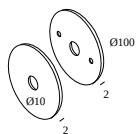

203 99 56 ANO CABLE BASE S ANO

203 99 56 B CABLE BASE S B

203 99 56 W CABLE BASE S W

Coversets

204 00 62 ANO COVERSET R 62 ANO

204 00 62 B COVERSET R 62 B

204 00 62 W COVERSET R 62 W

204 00 90 ANO COVERSET R 90 ANO

204 00 90 B COVERSET R 90 B

204 00 90 W COVERSET R 90 W

DELTALIGHT

ZOOVER 140 LIGHT GREY 930

28213 9300 B

204 00 100 ANO COVERSET R 100 ANO

204 00 100 B COVERSET R 100 B

204 00 100 W COVERSET R 100 W

Suspension parts

328 10 01 SUSPENSION TRIMLESS O.F.A.

Cutout dimension (mm): 62 (CONCRETE: 102)

15225 0340 B SUSPENSION ST B

Cutout dimension (mm): 27

15225 0340 W SUSPENSION ST W

Electric connection parts

328 10 03 CONNECTION TRIMLESS O.F.A.

Cutout dimension (mm): 62 (CONCRETE: 102)

15225 0360 B CONNECTION ST B

Cutout dimension (mm): 43

15225 0360 W CONNECTION ST W

Notes:

DELTALIGHT

ZOOVER 140 LIGHT GREY 930

28213 9300 B