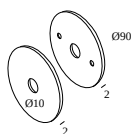

203 99 56 ANO CABLE BASE S ANO

203 99 56 B CABLE BASE S B

203 99 56 W CABLE BASE S W

Coversets

204 00 62 ANO COVERSET R 62 ANO

204 00 62 B COVERSET R 62 B

204 00 62 W COVERSET R 62 W

204 00 90 ANO COVERSET R 90 ANO

204 00 90 B COVERSET R 90 B

204 00 90 W COVERSET R 90 W

DELTALIGHT

ZOOVER 140 LIGHT GREY 930

28213 9300 B

204 00 100 ANO COVERSET R 100 ANO

204 00 100 B COVERSET R 100 B

204 00 100 W COVERSET R 100 W

Suspension parts

328 10 01 SUSPENSION TRIMLESS O.F.A.

Cutout dimension (mm): 62 (CONCRETE: 102)

15225 0340 B SUSPENSION ST B

Cutout dimension (mm): 27

15225 0340 W SUSPENSION ST W

Electric connection parts

328 10 03 CONNECTION TRIMLESS O.F.A.

Cutout dimension (mm): 62 (CONCRETE: 102)

15225 0360 B CONNECTION ST B

Cutout dimension (mm): 43

15225 0360 W CONNECTION ST W

Notes:

DELTALIGHT

ZOOVER 140 LIGHT GREY 930

28213 9300 B