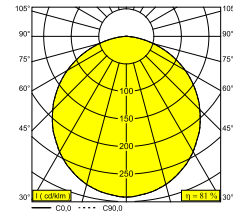

ZOOVER 140 LIGHT GREY 930

28213 9300 B

AVAILABLE IN
BLACK 28213 9300 B

 [View on website](#)

General info

LOCATION	indoor
INSTALLATION	Ceiling Suspended
INGRESS PROTECTION	IP20
WEIGHT (KG)	6.8
ADJUSTABILITY	non adjustable
INFORMATION	INCL.PC SBL INCL.LED POWER SUPPLY INCL.3 x CABLE SUSPENSION SINGLE AUTO. 3.0m INCL.1 x CABLE 3 x 0.75mm ²

Electrical info

ELECTRICAL	220-240V / 50-60Hz
CLASS	I
POWER SUPPLY	YES
DIM TYPE	non-dimmable
ENERGY CLASS	D

Lightsource info

LIGHTSOURCE NAME	LED
LIGHTSOURCE	LED cluster 34,4W / CRI>90 (R9: 68) / 3000K / 4767lm
TM-30 VALUES	Rf: 89 / Rg: 97
SDCM	SDCM3
LM80	L70 > 60000
LED TECHNICS (LIGHT SOURCE)	4767lm // 34,4W // 139lm/W
LED TECHNICS (LUMINAIRE)	3842lm // 39,6W // 97lm/W