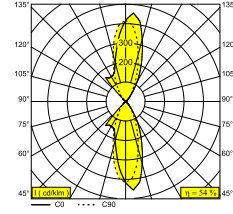

TIGA IN LED 93024 DIM8

223 753 811 932 ED8 B-FG

AVAILABLE IN

BLACK-FLEMISH GOLD 223 753 811 932 ED8 B-FG

WHITE-WHITE 223 753 811 932 ED8 W-W

[View on website](#)

General info

LOCATION	indoor
INSTALLATION	Wall Surface mounted
INGRESS PROTECTION	IP20
WEIGHT (KG)	1.3
ADJUSTABILITY	non adjustable
INFORMATION	INCL.DIMMABLE LED POWER SUPPLY 350mA-DC

Electrical info

ELECTRICAL	220-240V / 50-60Hz
CLASS	I
POWER SUPPLY	YES
DIM TYPE	mains (phase cut-off)
ENERGY CLASS	C
CERTIFICATES	CB, ENEC, RCM

Lightsource info

LIGHTSOURCE NAME	LED
LIGHTSOURCE	LED array 5,8W / CRI>90 (R9: 52) / 3000K / 787lm
TM-30 VALUES	rf: 90 / Rg: 99
SDCM	SDCM1
RISKGROUP	RG1
LM80	L90B10 > 50000
BEAMANGLE	24°
LED TECHNICS (LIGHT SOURCE)	787lm // 5,8W // 135lm/W
LED TECHNICS (LUMINAIRE)	423lm // 6,7W // 63lm/W