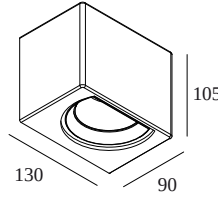

TIGA IN LED 93024 DIM8

223 753 811 932 ED8 B-FG

AVAILABLE IN

BLACK-FLEMISH GOLD 223 753 811 932 ED8 B-FG

WHITE-WHITE 223 753 811 932 ED8 W-W

[View on website](#)

General info

LOCATION	indoor
INSTALLATION	Wall Surface mounted
INGRESS PROTECTION	IP20
WEIGHT (KG)	1.3
ADJUSTABILITY	non adjustable
INFORMATION	INCL.DIMMABLE LED POWER SUPPLY 350mA-DC