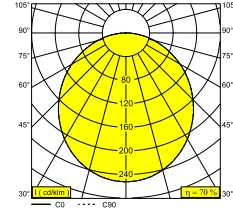

SUPERNOVA LINE 65 930 DIM5

20622 9305 B

AVAILABLE IN

BLACK 20622 9305 B

WHITE 20622 9305 W

[View on website](#)

General info

LOCATION	indoor
INSTALLATION	Ceiling Surface mounted,Ceiling Suspended
INGRESS PROTECTION	IP20
WEIGHT (KG)	6.3
ADJUSTABILITY	non adjustable
INFORMATION	INCL.PC SBL INCL.DIMMABLE LED POWER SUPPLY

Electrical info

ELECTRICAL	220-240V / 0 50-60Hz
CLASS	I
POWER SUPPLY	YES
DIM TYPE	DALI
ENERGY CLASS	D
CERTIFICATES	CB, ENEC, EPD, RCM

Lightsource info

LIGHTSOURCE NAME	LED
LIGHTSOURCE	LED cluster 58,8W / CRI>90 (R9: 50) / 3000K / 8635lm
TM-30 VALUES	Rf: 92 / Rg: 100
SDCM	SDCM3
RISKGROUP	RG1
LM80	L80 > 60000
LED TECHNICS (LIGHT SOURCE)	8635lm // 58,8W // 147lm/W
LED TECHNICS (LUMINAIRE)	6165lm // 67,6W // 91lm/W