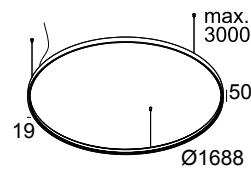

Image may differ from the actual product
Consult drawing for correct size

SUPERLOOP HC 170 SPR 930 FBR

321 217 93 FBR

AVAILABLE IN

BLACK 321 217 93 B

FLEMISH BRONZE 321 217 93 FBR

FLEMISH GOLD 321 217 93 FG

WHITE 321 217 93 W

 [View on website](#)

General info

| | |
|---------------------------|--|
| LOCATION | indoor |
| INSTALLATION | Ceiling Suspended |
| INGRESS PROTECTION | IP20 |
| WEIGHT (KG) | 5.5 |
| ADJUSTABILITY | non adjustable |
| INFORMATION | INCL.PC SBL EXCL.LED POWER SUPPLY 1200-1700mA-DC INCL.3 x CABLE SUSPENSION SINGLE AUTO. 3.0m INCL.1 x CABLE 2 x 0.75mm ² |