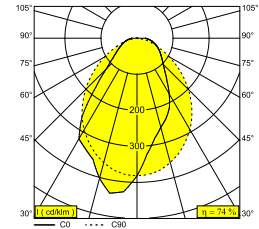

[View on website](#)

General info

LOCATION	indoor
INSTALLATION	Ceiling Suspended
INGRESS PROTECTION	IP20
WEIGHT (KG)	5.5
ADJUSTABILITY	non adjustable
INFORMATION	INCL.PC SBL EXCL.LED POWER SUPPLY 1200-1700mA-DC INCL.3 x CABLE SUSPENSION SINGLE AUTO. 3.0m INCL.1 x CABLE 2 x 0.75mm²

Electrical info

CLASS	III
DIM TYPE	depending on power supply
ENERGY CLASS	E

Lightsource info

LIGHTSOURCE NAME	LED
LIGHTSOURCE	LED cluster 51,7-71,4W / CRI>90 (R9: 59) / 3000K / 7128-9460lm
SDCM	SDCM3
LM80	L70 > 30000
LED TECHNICS (LIGHT SOURCE)	9460lm // 71,4W // 132lm/W
LED TECHNICS (LUMINAIRE)	7034lm // 82W // 86lm/W

Requirements

LED POWER SUPPLY 1200 / 1700mA-DC DIM
SUPERLOOP POWERBOX H 1200mA
SUPERLOOP POWERBOX H 1700mA

Options

CABLE BASE R / S
COVERSET R 62-90-100 / S 62-80-90
CONNECTION ST / CONNECTION TRIMLESS
SUSPENSION ST / SUSPENSION TRIMLESS