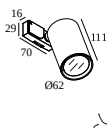

Suspension parts

328 10 01 SUSPENSION TRIMLESS O.F.A.

15225 0340 SUSPENSION ST

COMPATIBLE LUMINAIRES

SUPERLOOP HC MDL

418 365 811 92 MDL SUPERLOOP-SPY FOCUS 927 MDL

418 365 811 93 MDL SUPERLOOP-SPY FOCUS 930 MDL