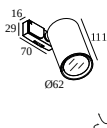

Suspension parts

328 10 01 SUSPENSION TRIMLESS O.F.A.

15225 0340 SUSPENSION ST

COMPATIBLE LUMINAIRES

SUPERLOOP HC MDL

418 365 811 92 MDL SUPERLOOP-SPY FOCUS 927 MDL

418 365 811 93 MDL SUPERLOOP-SPY FOCUS 930 MDL