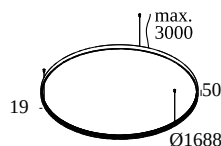

SUPERLOOP HC 170 MDL

418 481 17 FG

AVAILABLE IN

BLACK 418 481 17 B

FLEMISH BRONZE 418 481 17 FBR

FLEMISH GOLD 418 481 17 FG