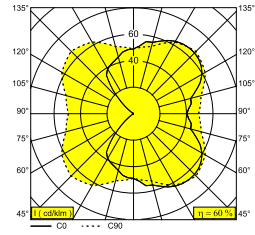

MONTUR S LED HW B

232 112 82 B

AVAILABLE IN
BLACK 232 112 82 B

 [View on website](#)

General info

LOCATION	indoor-outdoor
INSTALLATION	Ceiling Surface mounted, Wall Surface mounted
INGRESS PROTECTION	IP65
PROTECTION AGAINST MECHANICAL IMPACT	IK07
WEIGHT (KG)	2.3
ADJUSTABILITY	non adjustable
INFORMATION	INCL.GLASS OPAL INCL.LED POWER SUPPLY 350mA-DC

Electrical info

ELECTRICAL	100-240V / 50-60Hz
CLASS	I
POWER SUPPLY INCLUDED	YES
DIM TYPE	non-dimmable
ENERGY CLASS	D
CERTIFICATES	CB

Lightsource info

LIGHTSOURCE NAME	LED
LIGHTSOURCE	LED cluster 6,3W / CRI>90 (R9: 50) / 2700K / 877lm
TM-30 VALUES	Rf: 93 / Rg: 100
SDCM	SDCM3
RISKGROUP	RG2
LM80	L80 > 60000
LED TECHNICS (LIGHT SOURCE)	877lm // 6,3W // 139lm/W
LED TECHNICS (LUMINAIRE)	526lm // 7W // 73lm/W