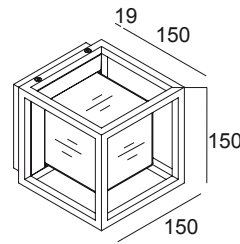

MONTUR S LED HW B

232 112 82 B

AVAILABLE IN
BLACK 232 112 82 B

 [View on website](#)

General info

LOCATION	indoor-outdoor
INSTALLATION	Ceiling Surface mounted, Wall Surface mounted
INGRESS PROTECTION	IP65
PROTECTION AGAINST MECHANICAL IMPACT	IK07
WEIGHT (KG)	2.3
ADJUSTABILITY	non adjustable
INFORMATION	INCL.GLASS OPAL INCL.LED POWER SUPPLY 350mA-DC