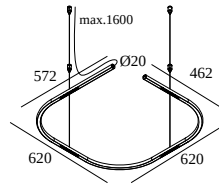

DELTALIGHT

LASS-OH! 6060 93034

24811 9320 GC

AVAILABLE IN
BLACK 24811 9320 B
GOLD COLOURED 24811 9320 GC

 [View on website](#)

General info

LOCATION	indoor
INSTALLATION	Ceiling Suspended
INGRESS PROTECTION	IP20
WEIGHT (KG)	1
ADJUSTABILITY	non adjustable
INFORMATION	INCL.4 x DOT.COM S6 modules per module: 6 x REFLECTOR FL-34° EXCL.LED POWER SUPPLY 700mA-DC INCL.4 x CABLE SUSPENSION SINGLE AUTO. 1,6m INCL.1 x CABLE 2 x 0.75mm ²

Min current | Max current

21012 0010 LED POWER SUPPLY MULTI POWER

1

Dimtype: non-dimmable

Cutout dimension (mm): 50

21012 0021 LED POWER SUPPLY MULTI POWER DIM1

1

Dimtype: 1-10V

Cutout dimension (mm): 54

DELTALIGHT

LASS-OH! 6060 93034

24811 9320 GC

21012 0035 LED POWER SUPPLY MULTI POWER DIM5

1

Dimtype: DALI

Cutout dimension (mm): 54

15225 0340 W SUSPENSION ST W

Electric connection parts

328 10 03 CONNECTION TRIMLESS O.F.A.

Cutout dimension (mm): 62 (CONCRETE: 102)

15225 0360 B CONNECTION ST B

Cutout dimension (mm): 43

15225 0360 W CONNECTION ST W