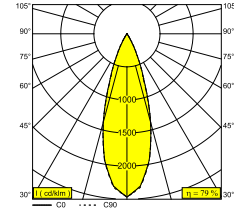

DELTALIGHT

LASS-OH! 6060 93034

24811 9320 GC

AVAILABLE IN
BLACK 24811 9320 B
GOLD COLOURED 24811 9320 GC

 [View on website](#)

General info

LOCATION	indoor
INSTALLATION	Ceiling Suspended
INGRESS PROTECTION	IP20
WEIGHT (KG)	1
ADJUSTABILITY	non adjustable
INFORMATION	INCL.4 x DOT.COM S6 modules per module: 6 x REFLECTOR FL-34° EXCL.LED POWER SUPPLY 700mA-DC INCL.4 x CABLE SUSPENSION SINGLE AUTO. 1,6m INCL.1 x CABLE 2 x 0.75mm ²

Electrical info

CLASS	III
DIM TYPE	depending on power supply
ENERGY CLASS	E
CERTIFICATES	CB, EAC, ENEC

Lightsource info

LIGHTSOURCE NAME	LED
LIGHTSOURCE	4 x (LED cluster 6,1W / CRI>90 (R9: 50) / 3000K / 683lm)
TM-30 VALUES	Rf: 90 / Rg: 101
SDCM	SDCM3
LM80	L80 > 60000
BEAMANGLE	34°
LED TECHNICS (LIGHT SOURCE)	2732lm // 24,4W // 112lm/W
LED TECHNICS (LUMINAIRE)	2159lm // 28,1W // 77lm/W