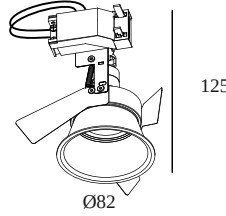

DEEP RINGO Hi S2

202 01 26 B

AVAILABLE IN
BLACK 202 01 26 B
WHITE 202 01 26 W

 [View on website](#)

General info

LOCATION	indoor
INSTALLATION	Ceiling Recessed
CUTOUT SHAPE/SIZE (MM)	round - 76
RECESSED DEPTH (MM)	125
THICKNESS OF MOUNTING SURFACE (MM)	max.15
INGRESS PROTECTION	IP20
WEIGHT (KG)	0.1
ADJUSTABILITY	non adjustable

Electrical info

	1 x QPAR51 max.35W
CLASS	II
DIM TYPE	mains (phase cut-off)

Lightsource info

LIGHTSOURCE NAME	GU10
MIN. DISTANCE TO LIGHTSOURCE (M)	0,5

Remarks

lamp not included

For detailed installation instructions, please consult the manual : [202_01_26_HAND.pdf](#)