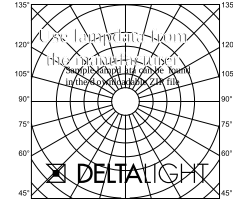

DEEP RINGO Hi S2

202 01 26 B

AVAILABLE IN
BLACK 202 01 26 B
WHITE 202 01 26 W

 [View on website](#)

General info

LOCATION	indoor
INSTALLATION	Ceiling Recessed
CUTOUT SHAPE/SIZE (MM)	round - 76
RECESSED DEPTH (MM)	125
THICKNESS OF MOUNTING SURFACE (MM)	max.15
INGRESS PROTECTION	IP20
WEIGHT (KG)	0.1
ADJUSTABILITY	non adjustable

Electrical info

	1 x QPAR51 max.35W
CLASS	II
DIM TYPE	mains (phase cut-off)

Lightsource info

LIGHTSOURCE NAME	GU10
MIN. DISTANCE TO LIGHTSOURCE (M)	0,5

Remarks

lamp not included

For detailed installation instructions, please consult the manual : [202_01_26_HAND.pdf](#)