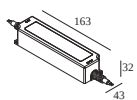

300 89 24 60 LED POWER SUPPLY 24V-DC / 60W

90

Dimtype: non-dimmable

Cutout dimension (mm): 55