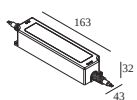

Min current | Max current

**300 89 24 20** LED POWER SUPPLY 24V-DC / 20W

30

Dimtype: non-dimmable

Cutout dimension (mm): 60

**300 89 24 40** LED POWER SUPPLY 24V-DC / 40W

60

Dimtype: non-dimmable