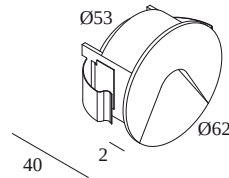

LOGIC MINI W R

304 30 12 A

AVAILABLE IN

ALU GREY 304 30 12 A

BLACK 304 30 12 B

FLEMISH BRONZE OUTDOOR 304 30 12 FBRX

ANTHRACITE 304 30 12 N

WHITE 304 30 12 W

[View on website](#)

General info

LOCATION	indoor-outdoor
INSTALLATION	Wall Recessed
CUTOUT SHAPE/SIZE (MM)	round - 55
RECESSED DEPTH (MM)	50
THICKNESS OF MOUNTING SURFACE (MM)	min.12
INGRESS PROTECTION	IP54
PROTECTION AGAINST MECHANICAL IMPACT	IK03
WEIGHT (KG)	0.2
ADJUSTABILITY	non adjustable
INFORMATION	EXCL.LED POWER SUPPLY 24V-DC

Electrical info

ELECTRICAL	24V-DC
CLASS	III
DIM TYPE	non-dimmable
ENERGY CLASS	G

Lightsource info

LIGHTSOURCE NAME	LED
LIGHTSOURCE	LED 0,6W / 3000K / 40lm
LED TECHNICS (LIGHT SOURCE)	40lm // 0,6W // 67lm/W
LED TECHNICS (LUMINAIRE)	4lm // 0,7W // 5lm/W

Requirements

LED POWER SUPPLY 24V-DC

Options

CONCRETE BOX 188

For detailed installation instructions, please consult the manual : [304_30_12_HAND.pdf](#)