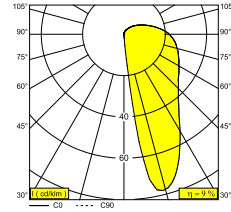

[View on website](#)

General info

LOCATION	indoor-outdoor
INSTALLATION	Wall Recessed
CUTOUT SHAPE/SIZE (MM)	round - 55
RECESSED DEPTH (MM)	50
THICKNESS OF MOUNTING SURFACE (MM)	min.12
INGRESS PROTECTION	IP54
PROTECTION AGAINST MECHANICAL IMPACT	IK03
WEIGHT (KG)	0.2
ADJUSTABILITY	non adjustable
INFORMATION	EXCL.LED POWER SUPPLY 24V-DC

Electrical info

ELECTRICAL	24V-DC
CLASS	III
DIM TYPE	non-dimmable
ENERGY CLASS	G

Lightsource info

LIGHTSOURCE NAME	LED
LIGHTSOURCE	LED 0,6W / 3000K / 40lm
LED TECHNICS (LIGHT SOURCE)	40lm // 0,6W // 67lm/W
LED TECHNICS (LUMINAIRE)	4lm // 0,7W // 5lm/W

Requirements

LED POWER SUPPLY 24V-DC

Options

CONCRETE BOX 188

For detailed installation instructions, please consult the manual : [304_30_12_HAND.pdf](#)