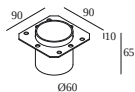

DELTALIGHT

LOGIC MINI W R

304 30 12 A

Concrete boxes

---

270 11 188 CONCRETE BOX 188

Cutout dimension (mm): 67

Notes: