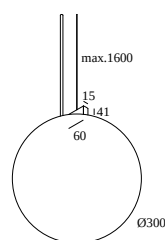

DELTALIGHT

OONO C E27

29621 0000 GM

AVAILABLE IN
GOLD MARBLED 29621 0000 GM

[View on website](#)

General info

LOCATION	indoor
INSTALLATION	Ceiling Suspended
INGRESS PROTECTION	IP20
WEIGHT (KG)	4.1
ADJUSTABILITY	non adjustable
INFORMATION	NCL1 x CABLE SUSPENSION SINGLE AUTOMATIC 1.6m INCL1 x CABLE 3 x 0.75mm ²