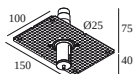

Suspension parts

328 10 02 SUSPENSION + CONNECTION TRIMLESS O.F.A.

Cutout dimension (mm): 62 (CONCRETE: 102)

Ceiling bases

28700 0040 B CEILING BASE MULTI 1 B

28700 0040 W CEILING BASE MULTI 1 W

28700 0070 B CEILING BASE MULTI 3 B