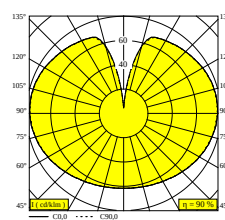

DELTALIGHT

OONO C E27

29621 0000 GM

AVAILABLE IN
GOLD MARBLED 29621 0000 GM

[View on website](#)

General info

LOCATION	indoor
INSTALLATION	Ceiling Suspended
INGRESS PROTECTION	IP20
WEIGHT (KG)	4.1
ADJUSTABILITY	non adjustable
INFORMATION	NCL1 x CABLE SUSPENSION SINGLE AUTOMATIC 1.6m INCL1 x CABLE 3 x 0.75mm ²