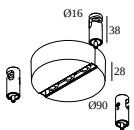

Suspension parts

328 10 02 SUSPENSION + CONNECTION TRIMLESS O.F.A.

Cutout dimension (mm): 62 (CONCRETE: 102)

Ceiling bases

28700 0040 B CEILING BASE MULTI 1 B

28700 0040 W CEILING BASE MULTI 1 W

28700 0070 B CEILING BASE MULTI 3 B