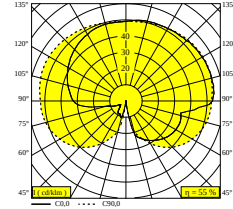

WHITE 29611 9208 W

 [View on website](#)

General info

LOCATION	indoor-outdoor
INSTALLATION	Wall Surface mounted
INGRESS PROTECTION	IP54
PROTECTION AGAINST MECHANICAL IMPACT	IK04
WEIGHT (KG)	1.1
ADJUSTABILITY	non adjustable
INFORMATION	INCL.DIMMABLE LED POWER SUPPLY 500mA-DC GM (Gold Marbled) version only for interior use

Electrical info

ELECTRICAL	220-240V / 50-60Hz
CLASS	I
POWER SUPPLY	YES
DIM TYPE	mains (phase cut-off)
ENERGY CLASS	E

Lightsource info

LIGHTSOURCE NAME	LED
LIGHTSOURCE	LED array 8,6W / CRI>90 (R9: 60) / 2700K / 1041lm
TM-30 VALUES	rf: 89 / Rg: 100
SDCM	SDCM1
RISKGROUP	RG1
LM80	L90B10 > 50000
LED TECHNICS (LIGHT SOURCE)	1041lm // 8,6W // 121lm/W
LED TECHNICS (LUMINAIRE)	572lm // 9,9W // 58lm/W