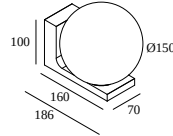

WHITE 29611 9208 W

 [View on website](#)

General info

LOCATION	indoor-outdoor
INSTALLATION	Wall Surface mounted
INGRESS PROTECTION	IP54
PROTECTION AGAINST MECHANICAL IMPACT	IK04
WEIGHT (KG)	1.1
ADJUSTABILITY	non adjustable
INFORMATION	INCL.DIMMABLE LED POWER SUPPLY 500mA-DC GM (Gold Marbled) version only for interior use