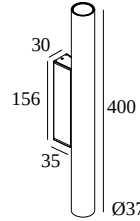

SPY 39 W X DOWN-UP 93013

24147 9310 B

AVAILABLE IN

ALU GREY 24147 9310 A

BLACK 24147 9310 B

FLEMISH BRONZE OUTDOOR 24147 9310 FBRX

ANTHRACITE 24147 9310 N

WHITE 24147 9310 W

[View on website](#)

General info

LOCATION	indoor-outdoor
INSTALLATION	Wall Surface mounted
INGRESS PROTECTION	IP55
PROTECTION AGAINST MECHANICAL IMPACT	IK03
WEIGHT (KG)	0.7
ADJUSTABILITY	non adjustable
INFORMATION	REFLECTOR SP-13° INCL.LED POWER SUPPLY 350mA-DC

Electrical info

ELECTRICAL	220-240V / 50-60Hz
CLASS	II
POWER SUPPLY	YES
DIM TYPE	non-dimmable
ENERGY CLASS	E

Lightsource info

LIGHTSOURCE NAME	LED
LIGHTSOURCE	2 x (LED array 3,9W / CRI>90 (R9: 55) / 3000K / 385lm)
TM-30 VALUES	rf: 92 / Rg: 98
SDCM	SDCM2
RISKGROUP	RG2 (threshold 0,6m)
LM80	L90B10 > 41000
BEAMANGLE	13°
LED TECHNICS (LIGHT SOURCE)	770lm // 7,8W // 98lm/W
LED TECHNICS (LUMINAIRE)	495lm // 9W // 55lm/W

For detailed installation instructions, please consult the manual : [24147_XXX0_V02_HAND.pdf](#)

DELTALIGHT

SPY 39 W X DOWN-UP 93013

24147 9310 B

Notes: