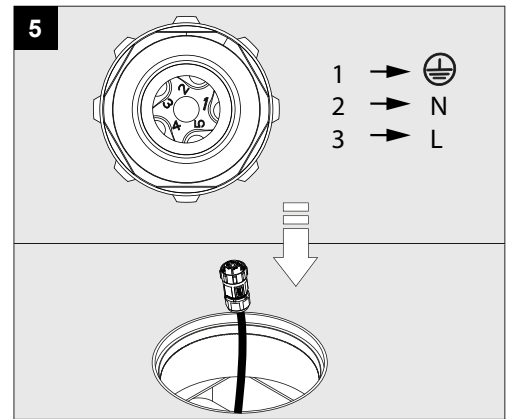

LOGIC 190 R OK LINEAR V **A**

REQUIREMENTS
LOGIC 190 R BOX

OPTIONS
CBOX
IP68 CONNECTION KIT
IP68 CONNECTOR
LOGIC 190 ANTI VANDAL SCREWS 2 PCS

**CAUTION! CLEAN AT LEAST
QUARTERLY WITH WATER AND
NON-ABRASIVE CLOTH**