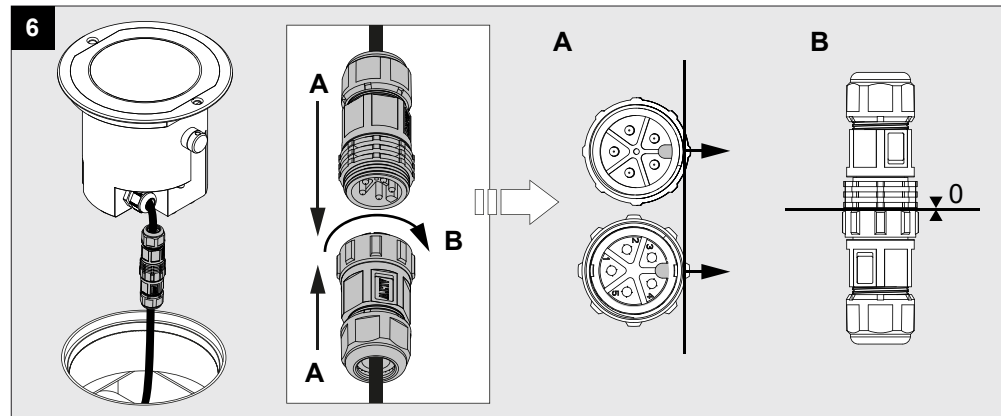

LOGIC 190 R OK LINEAR V **A**

REQUIREMENTS
LOGIC 190 R BOX

OPTIONS
CBOX
IP68 CONNECTION KIT
IP68 CONNECTOR
LOGIC 190 ANTI VANDAL SCREWS 2 PCS

**CAUTION! CLEAN AT LEAST
QUARTERLY WITH WATER AND
NON-ABRASIVE CLOTH**