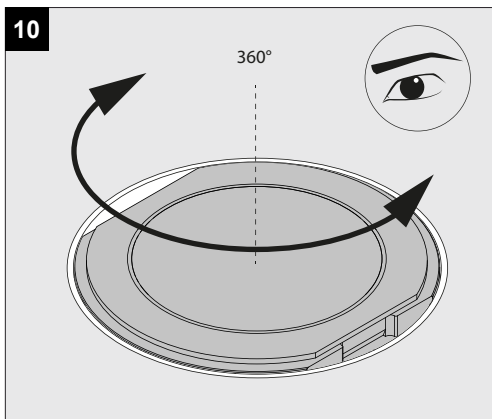

LOGIC 190 R OK LINEAR V **A**

REQUIREMENTS
LOGIC 190 R BOX

OPTIONS
CBOX
IP68 CONNECTION KIT
IP68 CONNECTOR
LOGIC 190 ANTI VANDAL SCREWS 2 PCS

**CAUTION! CLEAN AT LEAST
QUARTERLY WITH WATER AND
NON-ABRASIVE CLOTH**