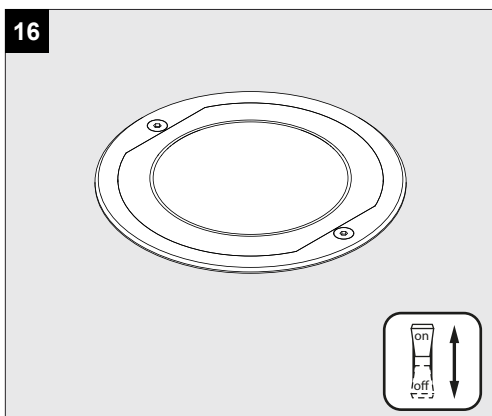

LOGIC 190 R OK LINEAR V **A**

REQUIREMENTS
LOGIC 190 R BOX

OPTIONS
CBOX
IP68 CONNECTION KIT
IP68 CONNECTOR
LOGIC 190 ANTI VANDAL SCREWS 2 PCS

**CAUTION! CLEAN AT LEAST
QUARTERLY WITH WATER AND
NON-ABRASIVE CLOTH**