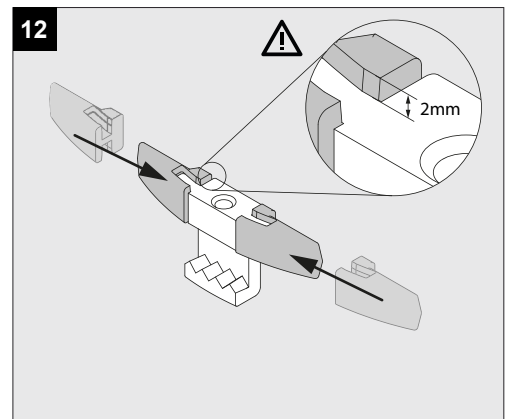

LOGIC 190 R OK LINEAR V **A**

REQUIREMENTS
LOGIC 190 R BOX

OPTIONS
CBOX
IP68 CONNECTION KIT
IP68 CONNECTOR
LOGIC 190 ANTI VANDAL SCREWS 2 PCS

**CAUTION! CLEAN AT LEAST
QUARTERLY WITH WATER AND
NON-ABRASIVE CLOTH**