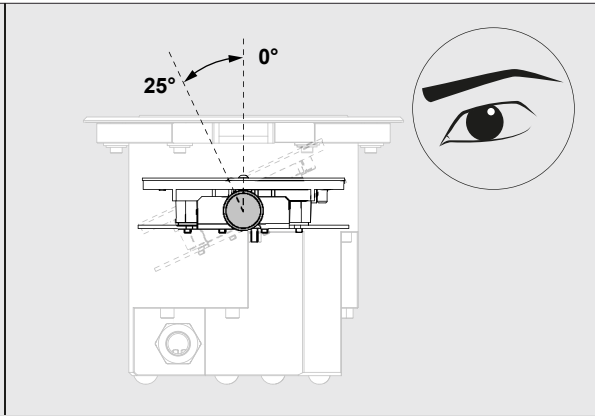

LOGIC 190 R OK LINEAR V **A**

REQUIREMENTS
LOGIC 190 R BOX

OPTIONS
CBOX
IP68 CONNECTION KIT
IP68 CONNECTOR
LOGIC 190 ANTI VANDAL SCREWS 2 PCS

**CAUTION! CLEAN AT LEAST
QUARTERLY WITH WATER AND
NON-ABRASIVE CLOTH**