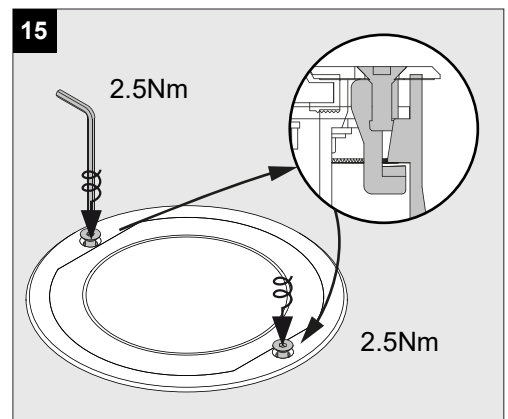

LOGIC 190 R OK LINEAR V **A**

REQUIREMENTS
LOGIC 190 R BOX

OPTIONS
CBOX
IP68 CONNECTION KIT
IP68 CONNECTOR
LOGIC 190 ANTI VANDAL SCREWS 2 PCS

**CAUTION! CLEAN AT LEAST
QUARTERLY WITH WATER AND
NON-ABRASIVE CLOTH**