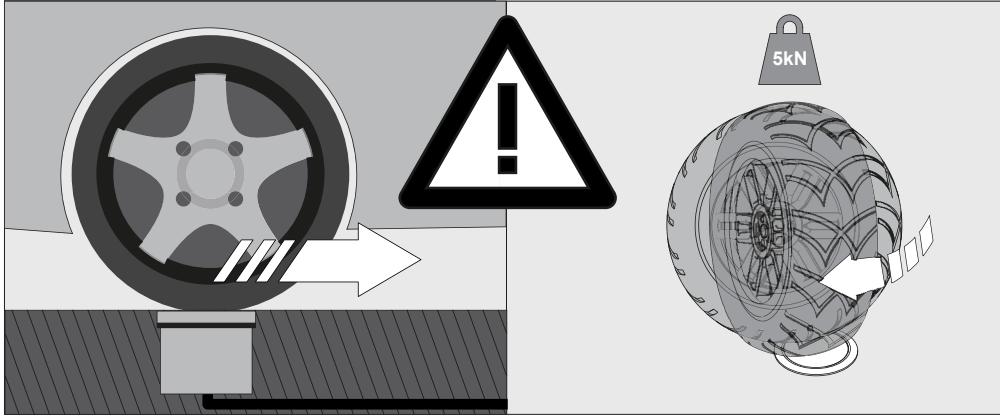

LOGIC 190 R OK LINEAR V **A**

REQUIREMENTS
LOGIC 190 R BOX

OPTIONS
CBOX
IP68 CONNECTION KIT
IP68 CONNECTOR
LOGIC 190 ANTI VANDAL SCREWS 2 PCS

**CAUTION! CLEAN AT LEAST
QUARTERLY WITH WATER AND
NON-ABRASIVE CLOTH**