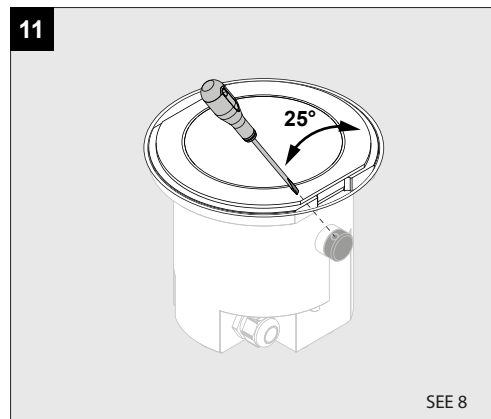

LOGIC 190 R OK LINEAR V **A**

REQUIREMENTS
LOGIC 190 R BOX

OPTIONS
CBOX
IP68 CONNECTION KIT
IP68 CONNECTOR
LOGIC 190 ANTI VANDAL SCREWS 2 PCS

**CAUTION! CLEAN AT LEAST
QUARTERLY WITH WATER AND
NON-ABRASIVE CLOTH**