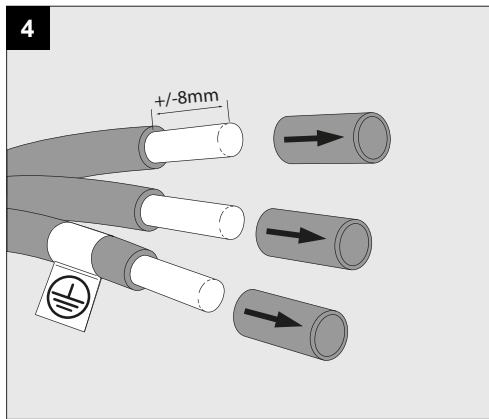

LOGIC 190 R OK LINEAR V **A**

REQUIREMENTS
LOGIC 190 R BOX

OPTIONS
CBOX
IP68 CONNECTION KIT
IP68 CONNECTOR
LOGIC 190 ANTI VANDAL SCREWS 2 PCS

**CAUTION! CLEAN AT LEAST
QUARTERLY WITH WATER AND
NON-ABRASIVE CLOTH**