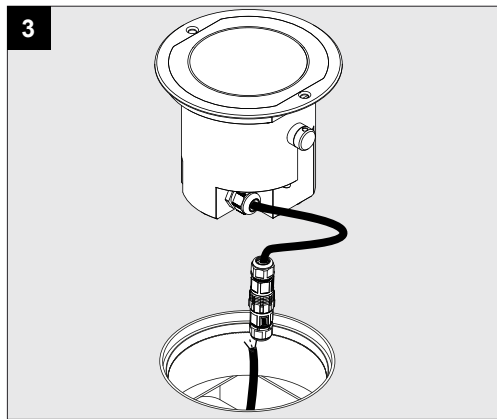

LOGIC 190 R OK LINEAR V **A**

REQUIREMENTS
LOGIC 190 R BOX

OPTIONS
CBOX
IP68 CONNECTION KIT
IP68 CONNECTOR
LOGIC 190 ANTI VANDAL SCREWS 2 PCS

**CAUTION! CLEAN AT LEAST
QUARTERLY WITH WATER AND
NON-ABRASIVE CLOTH**