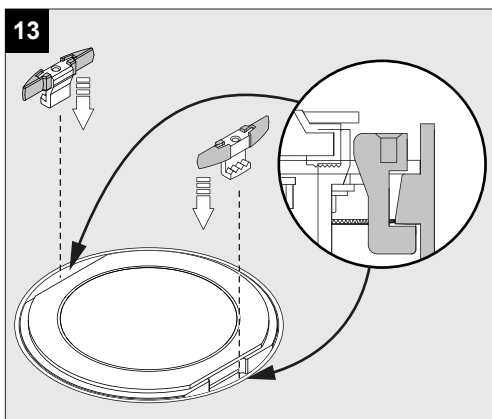

LOGIC 190 R OK LINEAR V **A**

REQUIREMENTS
LOGIC 190 R BOX

OPTIONS
CBOX
IP68 CONNECTION KIT
IP68 CONNECTOR
LOGIC 190 ANTI VANDAL SCREWS 2 PCS

**CAUTION! CLEAN AT LEAST
QUARTERLY WITH WATER AND
NON-ABRASIVE CLOTH**