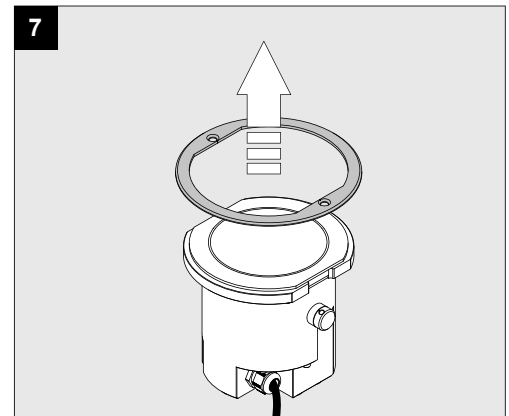

LOGIC 190 R OK LINEAR V **A**

REQUIREMENTS
LOGIC 190 R BOX

OPTIONS
CBOX
IP68 CONNECTION KIT
IP68 CONNECTOR
LOGIC 190 ANTI VANDAL SCREWS 2 PCS

**CAUTION! CLEAN AT LEAST
QUARTERLY WITH WATER AND
NON-ABRASIVE CLOTH**