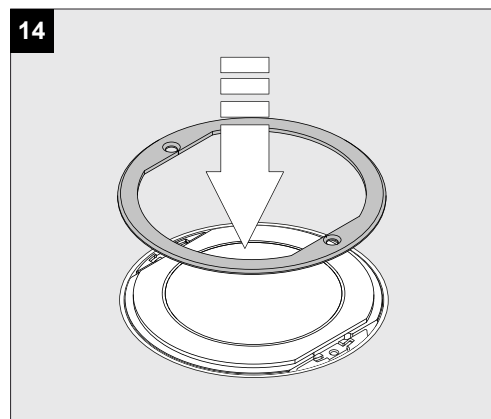

LOGIC 190 R OK LINEAR V **A**

REQUIREMENTS
LOGIC 190 R BOX

OPTIONS
CBOX
IP68 CONNECTION KIT
IP68 CONNECTOR
LOGIC 190 ANTI VANDAL SCREWS 2 PCS

**CAUTION! CLEAN AT LEAST
QUARTERLY WITH WATER AND
NON-ABRASIVE CLOTH**