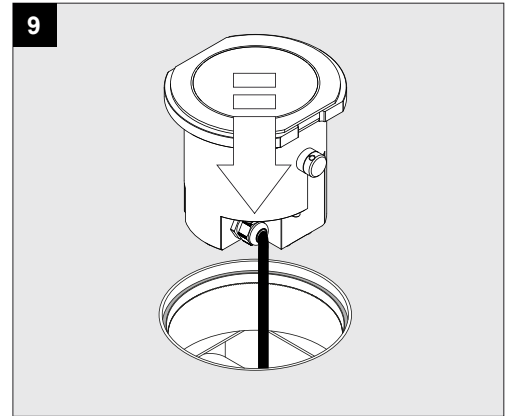

LOGIC 190 R OK LINEAR V **A**

REQUIREMENTS
LOGIC 190 R BOX

OPTIONS
CBOX
IP68 CONNECTION KIT
IP68 CONNECTOR
LOGIC 190 ANTI VANDAL SCREWS 2 PCS

**CAUTION! CLEAN AT LEAST
QUARTERLY WITH WATER AND
NON-ABRASIVE CLOTH**