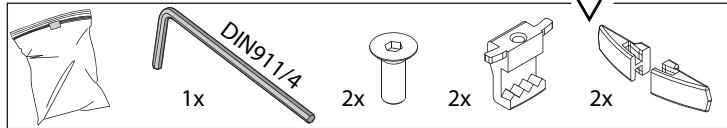

LOGIC 190 R OK LINEAR V **A**

REQUIREMENTS
LOGIC 190 R BOX

OPTIONS
CBOX
IP68 CONNECTION KIT
IP68 CONNECTOR
LOGIC 190 ANTI VANDAL SCREWS 2 PCS

**CAUTION! CLEAN AT LEAST
QUARTERLY WITH WATER AND
NON-ABRASIVE CLOTH**