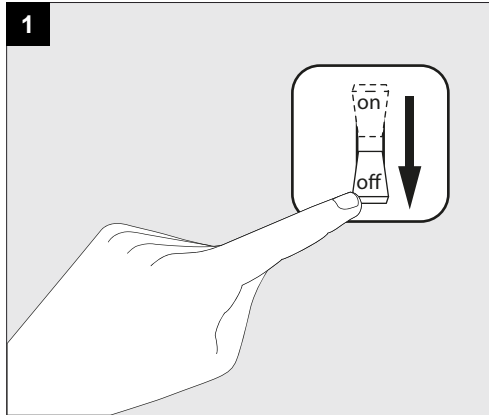

LOGIC 190 R OK LINEAR V **A**

REQUIREMENTS
LOGIC 190 R BOX

OPTIONS
CBOX
IP68 CONNECTION KIT
IP68 CONNECTOR
LOGIC 190 ANTI VANDAL SCREWS 2 PCS

**CAUTION! CLEAN AT LEAST
QUARTERLY WITH WATER AND
NON-ABRASIVE CLOTH**