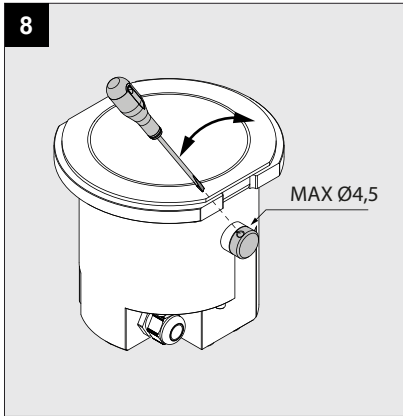

LOGIC 190 R OK LINEAR V **A**

REQUIREMENTS
LOGIC 190 R BOX

OPTIONS
CBOX
IP68 CONNECTION KIT
IP68 CONNECTOR
LOGIC 190 ANTI VANDAL SCREWS 2 PCS

**CAUTION! CLEAN AT LEAST
QUARTERLY WITH WATER AND
NON-ABRASIVE CLOTH**