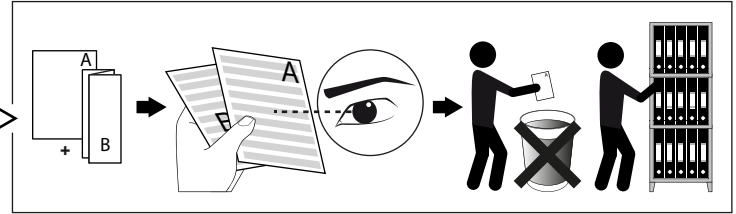

LOGIC 190 R OK LINEAR V **A**

REQUIREMENTS
LOGIC 190 R BOX

OPTIONS
CBOX
IP68 CONNECTION KIT
IP68 CONNECTOR
LOGIC 190 ANTI VANDAL SCREWS 2 PCS

**CAUTION! CLEAN AT LEAST
QUARTERLY WITH WATER AND
NON-ABRASIVE CLOTH**