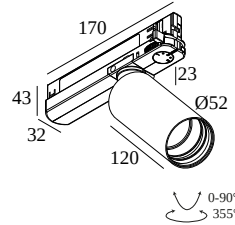

[View on website](#)

General info

LOCATION	indoor
INSTALLATION	Mains voltage track Mains voltage track mounted
INGRESS PROTECTION	IP20
WEIGHT (KG)	0.9
ADJUSTABILITY	0° to 90° swiveling, 355° rotatable
INFORMATION	LENS FL-20° 3F MULTI POWER ADAPTER 350mA

Electrical info

ELECTRICAL	220-240V / 50-60Hz
CLASS	II
POWER SUPPLY	YES
DIM TYPE	non-dimmable
ENERGY CLASS	D

Lightsource info

LIGHTSOURCE NAME	LED
LIGHTSOURCE	LED array 6W / CRI>90 (R9: 50) / 2700K / 905lm
TM-30 VALUES	rf: 96 / Rg: 99
SDCM	SDCM2
RISKGROUP	RG1
LM80	L90B10 > 50000
BEAMANGLE	20°
LED TECHNICS (LIGHT SOURCE)	905lm // 6W // 150lm/W
LED TECHNICS (LUMINAIRE)	733lm // 6,9W // 106lm/W

Remarks

High Efficacy : > 100lm/W

Requirements

SPY 52 TUBE
TRACK 3F DIM

For detailed installation instructions, please consult the manual : [19801_XXX0_HAND.pdf](#)