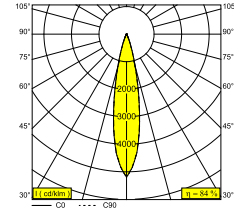

[View on website](#)

General info

LOCATION	indoor
INSTALLATION	Mains voltage track Mains voltage track mounted
INGRESS PROTECTION	IP20
WEIGHT (KG)	0.9
ADJUSTABILITY	0° to 90° swiveling, 355° rotatable
INFORMATION	LENS FL-20° 3F MULTI POWER ADAPTER 350mA

Electrical info

ELECTRICAL	220-240V / 50-60Hz
CLASS	II
POWER SUPPLY	YES
DIM TYPE	non-dimmable
ENERGY CLASS	D

Lightsource info

LIGHTSOURCE NAME	LED
LIGHTSOURCE	LED array 6W / CRI>90 (R9: 50) / 2700K / 905lm
TM-30 VALUES	rf: 96 / Rg: 99
SDCM	SDCM2
RISKGROUP	RG1
LM80	L90B10 > 50000
BEAMANGLE	20°
LED TECHNICS (LIGHT SOURCE)	905lm // 6W // 150lm/W
LED TECHNICS (LUMINAIRE)	733lm // 6,9W // 106lm/W

Remarks

High Efficacy : > 100lm/W

Requirements

SPY 52 TUBE
TRACK 3F DIM

For detailed installation instructions, please consult the manual : [19801_XXX0_HAND.pdf](#)