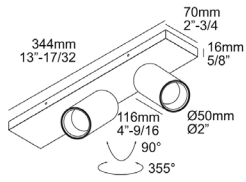

Finish Options

HEDRA 2S

VIZIR 2S

INNER FINISH

MK - MUD KIT 1

Requires 4" junction box

Accessories