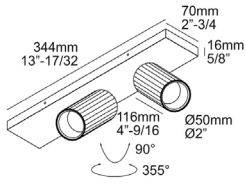

Finish Options

HEDRA 2S