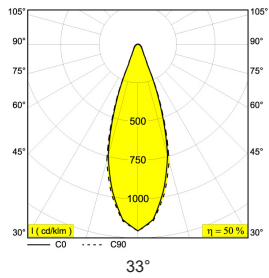

Photometric Options

HEDRA / VIZIR 2S

Driver Options

D1

- Dimming Control 0-10V
- Dimming Range 10-100%
- Dim to off no
- Power Factor @ Full Load >0.97
- Efficiency @ Full Load ≥87

Dimmer Compatibility

- Leviton IP710-DLZ
- Lutron DDTV-XX

As technology changes, please use information above as guidance. For most recent updated information please contact factory. Specifications subject to change without notice.