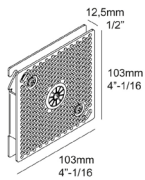

MK - MUD KIT 1

Requires 4" junction box