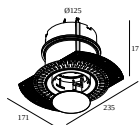

Montage kit - top air only