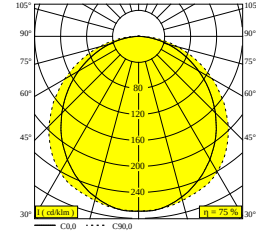

D-LINER 19 SBL LOC1 1220 940 DIM5

32040 9405 B

AVAILABLE IN
BLACK 32040 9405 B

 [View on website](#)

General info

LOCATION	indoor
INSTALLATION	Ceiling Recessed
INGRESS PROTECTION	IP20
WEIGHT (KG)	0
ADJUSTABILITY	non adjustable
INFORMATION	INCL.DIMMABLE LED POWER SUPPLY 780mA-DC INCL.1 x CABLE 5 x 0,75mm ² - 0,5m + WIELAND PLUG GST18i5 male pastelblue