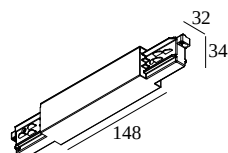

TRACK 3F DIM MIDDLE SUPPLY

200 12 14 W

AVAILABLE IN
ALU GREY 200 12 14 A
BLACK 200 12 14 B
WHITE 200 12 14 W

 [View on website](#)

General info	
LOCATION	indoor
INGRESS PROTECTION	IP20
WEIGHT (KG)	0.1
Electrical info	
CLASS	I

For detailed installation instructions, please consult the manual : [200_12_4x0_HAND.pdf](#)

WHERE USED

200 12 410	TRACK 3F DIM ON 1m
200 12 420	TRACK 3F DIM ON 2m
200 12 430	TRACK 3F DIM ON 3m
200 13 410	TRACK 3F DIM IN 1m
200 13 420	TRACK 3F DIM IN 2m
200 13 430	TRACK 3F DIM IN 3m