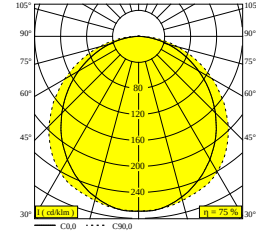

D-LINER 19 SBL LOC1 1220 930 DIM5

32040 9305 B

AVAILABLE IN
BLACK 32040 9305 B

 [View on website](#)

General info

LOCATION	indoor
INSTALLATION	Ceiling Recessed
INGRESS PROTECTION	IP20
WEIGHT (KG)	0
ADJUSTABILITY	non adjustable
INFORMATION	INCL.DIMMABLE LED POWER SUPPLY 780mA-DC INCL.1 x CABLE 5 x 0,75mm ² - 0,5m + WIELAND PLUG GST18i5 male pastelblue