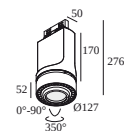

SUPER-OH XS PIVOT ADM

308 22 03 83 ADM ED8 SUPER-OH! XS PIVOT 39 ADM DIM8

SUPERNOVA XS PIVOT ADM

274 88 3224 ADM ED5 SUPERNOVA XS PIVOT 330 ADM DIM5

TRACK 3F DIM H

200 14 430 TRACK 3F DIM H 3m

YOU-TURN ADM

313 031 21 821 ADM ED5 YOU-TURN ON OPTO 30 82715 ADM DIM5

313 031 21 833 ADM ED5 YOU-TURN ON OPTO 30 83055 ADM DIM5

DELTALIGHT

TRACK 3F DIM H 1m

200 14 410 B

313 031 21 921 ADM ED5 YOU-TURN ON OPTO 30 92715 ADM DIM5

313 031 21 922 ADM ED5 YOU-TURN ON OPTO 30 92733 ADM DIM5