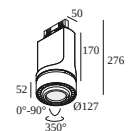

313 031 21 832 ADM ED5 YOU-TURN ON OPTO 30 83033 ADM DIM5