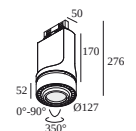

SUPER-OH XS PIVOT ADM

308 22 03 83 ADM ED8 SUPER-OH! XS PIVOT 39 ADM DIM8

SUPERNOVA XS PIVOT ADM

274 88 3224 ADM ED5 SUPERNOVA XS PIVOT 330 ADM DIM5

TRACK 3F DIM H

200 14 430 TRACK 3F DIM H 3m

YOU-TURN ADM

313 031 21 821 ADM ED5 YOU-TURN ON OPTO 30 82715 ADM DIM5