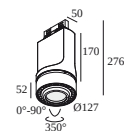

313 031 21 823 ADM ED5 YOU-TURN ON OPTO 30 82755 ADM DIM5