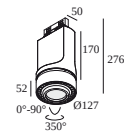

SUPER-OH XS PIVOT ADM

308 22 03 83 ADM ED8 SUPER-OH! XS PIVOT 39 ADM DIM8

SUPERNOVA XS PIVOT ADM

274 88 3224 ADM ED5 SUPERNOVA XS PIVOT 330 ADM DIM5

TRACK 3F DIM H

200 14 430 TRACK 3F DIM H 3m

YOU-TURN ADM

313 031 21 821 ADM ED5 YOU-TURN ON OPTO 30 82715 ADM DIM5