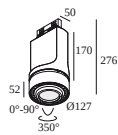

SUPER-OH XS PIVOT ADM

308 22 03 83 ADM ED8 SUPER-OH! XS PIVOT 39 ADM DIM8

SUPERNOVA XS PIVOT ADM

274 88 3224 ADM ED5 SUPERNOVA XS PIVOT 330 ADM DIM5

TRACK 3F DIM H

200 14 430 TRACK 3F DIM H 3m

YOU-TURN ADM

313 031 21 821 ADM ED5 YOU-TURN ON OPTO 30 82715 ADM DIM5

313 031 21 833 ADM ED5 YOU-TURN ON OPTO 30 83055 ADM DIM5

DELTALIGHT

TRACK 3F DIM H 1m

200 14 410 B

313 031 21 921 ADM ED5 YOU-TURN ON OPTO 30 92715 ADM DIM5

313 031 21 922 ADM ED5 YOU-TURN ON OPTO 30 92733 ADM DIM5