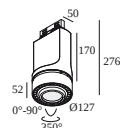

SUPER-OH XS PIVOT ADM

308 22 03 83 ADM ED8 SUPER-OH! XS PIVOT 39 ADM DIM8

SUPERNOVA XS PIVOT ADM

274 88 3224 ADM ED5 SUPERNOVA XS PIVOT 330 ADM DIM5

TRACK 3F DIM H

200 14 430 TRACK 3F DIM H 3m

YOU-TURN ADM

313 031 21 821 ADM ED5 YOU-TURN ON OPTO 30 82715 ADM DIM5

313 031 21 833 ADM ED5 YOU-TURN ON OPTO 30 83055 ADM DIM5

DELTALIGHT

TRACK 3F DIM H 1m

200 14 410 B

313 031 21 921 ADM ED5 YOU-TURN ON OPTO 30 92715 ADM DIM5

313 031 21 922 ADM ED5 YOU-TURN ON OPTO 30 92733 ADM DIM5