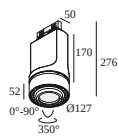

SUPER-OH XS PIVOT ADM

308 22 03 83 ADM ED8 SUPER-OH! XS PIVOT 39 ADM DIM8

SUPERNOVA XS PIVOT ADM

274 88 3224 ADM ED5 SUPERNOVA XS PIVOT 330 ADM DIM5

TRACK 3F DIM H

200 14 430 TRACK 3F DIM H 3m

YOU-TURN ADM

313 031 21 821 ADM ED5 YOU-TURN ON OPTO 30 82715 ADM DIM5

313 031 21 833 ADM ED5 YOU-TURN ON OPTO 30 83055 ADM DIM5

DELTALIGHT

TRACK 3F DIM H 1m

200 14 410 B

313 031 21 921 ADM ED5 YOU-TURN ON OPTO 30 92715 ADM DIM5

313 031 21 922 ADM ED5 YOU-TURN ON OPTO 30 92733 ADM DIM5