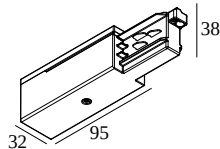

TRACK 3F DIM END SUPPLY 12

200 12 12 W

AVAILABLE IN
ALU GREY 200 12 12 A
BLACK 200 12 12 B
WHITE 200 12 12 W

 [View on website](#)

General info

LOCATION	indoor
INGRESS PROTECTION	IP20
WEIGHT (KG)	0.1

Electrical info

CLASS	I
--------------	---

For detailed installation instructions, please consult the manual : [200_12_4x0_HAND.pdf](#)

WHERE USED

200 12 410	TRACK 3F DIM ON 1m
200 12 420	TRACK 3F DIM ON 2m
200 12 430	TRACK 3F DIM ON 3m
200 13 410	TRACK 3F DIM IN 1m
200 13 420	TRACK 3F DIM IN 2m
200 13 430	TRACK 3F DIM IN 3m