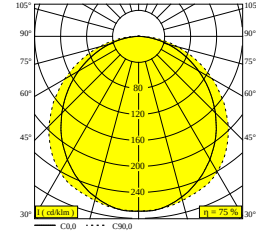

D-LINER 19 SBL LOC1 820 940 DIM5

32036 9405 B

AVAILABLE IN
BLACK 32036 9405 B

 [View on website](#)

General info

LOCATION	indoor
INSTALLATION	Ceiling Recessed
INGRESS PROTECTION	IP20
WEIGHT (KG)	0
ADJUSTABILITY	non adjustable
INFORMATION	INCL.DIMMABLE LED POWER SUPPLY 520mA-DC INCL.1 x CABLE 5 x 0,75mm ² - 0,5m + WIELAND PLUG GST18i5 male pastelblue