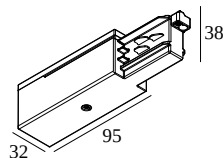

## TRACK 3F DIM END SUPPLY 11

200 12 11 W

AVAILABLE IN  
**ALU GREY** 200 12 11 A  
**BLACK** 200 12 11 B  
**WHITE** 200 12 11 W

 [View on website](#)

### General info

<b>LOCATION</b>	indoor
<b>INGRESS PROTECTION</b>	IP20
<b>WEIGHT (KG)</b>	0.1