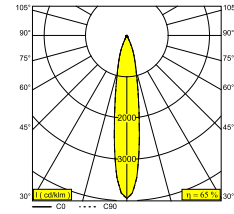

BRUSHED GOLD 19423 9210 BRG

BRUSHED OLD BRONZE 19423 9210 BROB

CREAM 19423 9210 CR

FLEMISH BRONZE 19423 9210 FBR

FLEMISH GOLD 19423 9210 FG

WHITE 19423 9210 W

[View on website](#)

General info

Electrical info

CLASS	III
DIM TYPE	depending on power supply
ENERGY CLASS	E
CERTIFICATES	CB, ENEC, EPD, LCA

Lightsource info

LIGHTSOURCE NAME	LED
LIGHTSOURCE	LED array 5,8-8,6W / CRI>90 (R9: 60) / 2700K / 702-974lm
TM-30 VALUES	rf: 89 / Rg: 100
SDCM	SDCM1
RISKGROUP	RG1
LM80	L90B10 > 50000
BEAMANGLE	18°
LED TECHNICS (LIGHT SOURCE)	974lm // 8,6W // 113lm/W
LED TECHNICS (LUMINAIRE)	634lm // 9,9W // 64lm/W