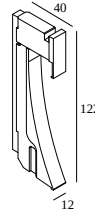

INLET TRIMLESS XS 930

13211 9300 B-W

AVAILABLE IN

BLACK-WHITE 13211 9300 B-W

GOLD COLORED-WHITE 13211 9300 GC-W

WHITE-WHITE 13211 9300 W-W

 [View on website](#)

General info

LOCATION	indoor
INSTALLATION	Wall Recessed
CUTOUT SHAPE/SIZE (MM)	rectangle - KIT
RECESSED DEPTH (MM)	50
INGRESS PROTECTION	IP20
WEIGHT (KG)	0.1
ADJUSTABILITY	non adjustable
INFORMATION	EXCL.LED POWER SUPPLY 180mA-DC

Requirements

MOUNTING KIT INLET TRIMLESS XS
LED POWER SUPPLY 180mA-DC (Remote)

For detailed installation instructions, please consult the manual : [13211_XXX0_HAND.pdf](#)

DELTALIGHT

INLET TRIMLESS XS 930

Min current | Max current

21012 0080 LED POWER SUPPLY MULTI POWER 60-360mA-DC

15(14)

Dimtype: non-dimmable

Cutout dimension (mm): 40

Mounting kits

13210 0010 MOUNTING KIT INLET TRIMLESS XS

Cutout dimension (mm): 30 x 135