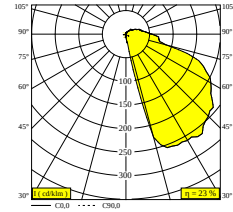

INLET TRIMLESS XS 930

13211 9300 B-W

AVAILABLE IN

BLACK-WHITE 13211 9300 B-W

GOLD COLORED-WHITE 13211 9300 GC-W

WHITE-WHITE 13211 9300 W-W

 [View on website](#)

General info

LOCATION	indoor
INSTALLATION	Wall Recessed
CUTOUT SHAPE/SIZE (MM)	rectangle - KIT
RECESSED DEPTH (MM)	50
INGRESS PROTECTION	IP20
WEIGHT (KG)	0.1
ADJUSTABILITY	non adjustable
INFORMATION	EXCL.LED POWER SUPPLY 180mA-DC