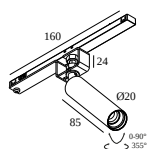

27300 0650 SPL14 - CORNER SET V90°

LED voedingen

300 89 48 100 LED POWER SUPPLY 48V-DC / 100W DIN

300 89 48 240 LED POWER SUPPLY 48V-DC / 240W DIN

21012 0230 LED POWER SUPPLY 48V-DC / 100W

21012 0240 LED POWER SUPPLY 48V-DC / 200W

Profiel

27300 0030 SPL14 - PROFILE 3m

Stroomtoevoer

27011 9910 SPL14 - CONNECTOR 48V - 180°

DELTALIGHT

SPL14 - PROFILE 3m

27300 0030 B

27300 0910 SPL14 - SUPPLY 48V

27300 9970 SPL14 - CONNECTOR 48V - 0-180°

COMPATIBELE ARMATUREN

SPLITLINE 14 - SPY 20

27312 9225 SPL14 - SPY 20 92730 DIM5

27312 9325 SPL14 - SPY 20 93030 DIM5

SPLITLINE 14 - SPY 20 L

27320 9225 SPL14 - SPY 20 L 92730 DIM5