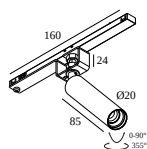

27300 0650 SPL14 - CORNER SET V90°

LED voedingen

300 89 48 100 LED POWER SUPPLY 48V-DC / 100W DIN

300 89 48 240 LED POWER SUPPLY 48V-DC / 240W DIN

21012 0230 LED POWER SUPPLY 48V-DC / 100W

21012 0240 LED POWER SUPPLY 48V-DC / 200W

Profiel

27300 0030 SPL14 - PROFILE 3m

Stroomtoevoer

27011 9910 SPL14 - CONNECTOR 48V - 180°

DELTALIGHT

SPL14 - PROFILE 3m

27300 0030 B

27300 0910 SPL14 - SUPPLY 48V

27300 9970 SPL14 - CONNECTOR 48V - 0-180°

COMPATIBELE ARMATUREN

SPLITLINE 14 - SPY 20

27312 9225 SPL14 - SPY 20 92730 DIM5

27312 9325 SPL14 - SPY 20 93030 DIM5

SPLITLINE 14 - SPY 20 L

27320 9225 SPL14 - SPY 20 L 92730 DIM5