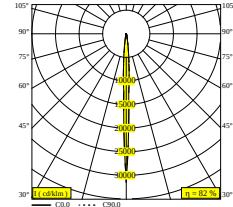

[View on website](#)

General info

LOCATION	outdoor
INSTALLATION	Wall Surface mounted
INGRESS PROTECTION	IP65
PROTECTION AGAINST MECHANICAL IMPACT	IK06
WEIGHT (KG)	1.4
ADJUSTABILITY	non adjustable
INFORMATION	INCL.4 x LENS INCL.DIMMABLE LED POWER SUPPLY 700 mA-DC