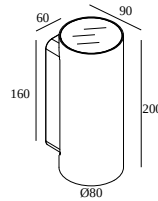

NOCTA RD80 DOWN-UP SP 930 DIM5

30115 9305 N

AVAILABLE IN

ALU GREY 30115 9305 A

BLACK 30115 9305 B

FLEMISH BRONZE OUTDOOR 30115 9305 FBRX

ANTHRACITE 30115 9305 N

WHITE 30115 9305 W

[View on website](#)

General info

LOCATION	outdoor
INSTALLATION	Wall Surface mounted
INGRESS PROTECTION	IP65
PROTECTION AGAINST MECHANICAL IMPACT	IK06
WEIGHT (KG)	1.4
ADJUSTABILITY	non adjustable
INFORMATION	INCL.4 x LENS INCL.DIMMABLE LED POWER SUPPLY 700 mA-DC