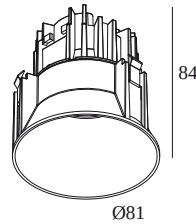

DEEP RINGO TRIMLESS HE 94020

19441 9420 W

AVAILABLE IN

BLACK 19441 9420 B
BRUSHED ALU 19441 9420 BRA
BRUSHED ANTHRACITE 19441 9420 BRAT
BRUSHED BROWN BRONZE 19441 9420 BRBB
BRUSHED COPPER 19441 9420 BRCU
BRUSHED GOLD 19441 9420 BRG
BRUSHED OLD BRONZE 19441 9420 BROB
CREAM 19441 9420 CR
FLEMISH BRONZE 19441 9420 FBR
FLEMISH GOLD 19441 9420 FG
GOLD COLOURED 19441 9420 GC
PIANO BLACK 19441 9420 PB
WHITE 19441 9420 W