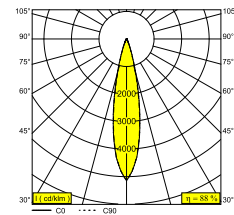

DEEP RINGO TRIMLESS HE 94020

19441 9420 W

AVAILABLE IN

BLACK 19441 9420 B
BRUSHED ALU 19441 9420 BRA
BRUSHED ANTHRACITE 19441 9420 BRAT
BRUSHED BROWN BRONZE 19441 9420 BRBB
BRUSHED COPPER 19441 9420 BRCU
BRUSHED GOLD 19441 9420 BRG
BRUSHED OLD BRONZE 19441 9420 BROB
CREAM 19441 9420 CR
FLEMISH BRONZE 19441 9420 FBR
FLEMISH GOLD 19441 9420 FG
GOLD COLOURED 19441 9420 GC
PIANO BLACK 19441 9420 PB
WHITE 19441 9420 W

[View on website](#)

General info

LOCATION	indoor
INSTALLATION	Ceiling Recessed
CUTOUT SHAPE/SIZE (MM)	round - Ø KIT
RECESSED DEPTH (MM)	95
INGRESS PROTECTION	IP23/20
WEIGHT (KG)	0.3
ADJUSTABILITY	non adjustable
INFORMATION	LENS FL-20° EXCL.LED POWER SUPPLY 350mA-DC

Electrical info

CLASS	III
DIM TYPE	depending on power supply
ENERGY CLASS	D
CERTIFICATES	EPD, LCA

Lightsource info

LIGHTSOURCE NAME	LED
LIGHTSOURCE	LED array 6W / CRI>90 (R9: 60) / 4000K / 975lm
TM-30 VALUES	rf: 96 / Rg: 99
SDCM	SDCM2
RISKGROUP	RG1
LM80	L90B10 > 50000
BEAMANGLE	20°
LED TECHNICS (LIGHT SOURCE)	975lm // 6W // 163lm/W
LED TECHNICS (LUMINAIRE)	834lm // 6,9W // 121lm/W

Remarks

High Efficacy : > 100lm/W

Requirements

MOUNTING KIT R82 TRIMLESS O.F.A.
MOUNTING KIT AIR 101