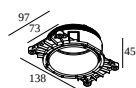

Mounting kits

15212 2000 MOUNTING KIT R82 TRIMLESS O.F.A.

☐

Cutout dimension (mm): 105