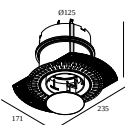

### Mounting kits top air + light

---

**29810 0210** MOUNTING KIT TOP AIR 101

Cutout dimension (mm): 135

### Mounting kits side air only

---

**29810 0100** MOUNTING KIT SIDE AIR ONLY 1

Cutout dimension (mm): 168

### Mounting kits top air only

---

**29810 0200** MOUNTING KIT TOP AIR ONLY 1

Cutout dimension (mm): 135