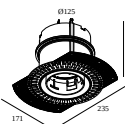

Mounting kits top air + light

29810 0210 MOUNTING KIT TOP AIR 101

Cutout dimension (mm): 135