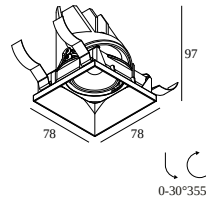

ENTERO SQ-S TRIMLESS 92745

28525 9230 B

AVAILABLE IN

BLACK 28525 9230 B

FULL WHITE 28525 9230 FW

GOLD COLOURED 28525 9230 GC