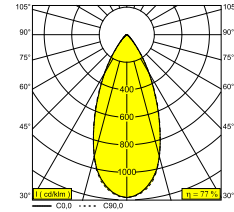

ENTERO SQ-S TRIMLESS 92745

28525 9230 B

AVAILABLE IN

BLACK 28525 9230 B

FULL WHITE 28525 9230 FW

GOLD COLOURED 28525 9230 GC

[View on website](#)

General info

LOCATION	indoor
INSTALLATION	Ceiling Recessed
CUTOUT SHAPE/SIZE (MM)	rectangle - Ø KIT
RECESSED DEPTH (MM)	110
INGRESS PROTECTION	IP20
WEIGHT (KG)	0.24
ADJUSTABILITY	0° to 30° swiveling, 355° rotatable
INFORMATION	REFLECTOR WFL-45° EXCL.LED POWER SUPPLY 350-700mA-DC Optional REFLECTORS 20° & 30° available

Electrical info

CLASS	III
DIM TYPE	depending on power supply
ENERGY CLASS	E
CERTIFICATES	CB, ENEC, EPD

Lightsource info

LIGHTSOURCE NAME	LED
LIGHTSOURCE	LED array 5,8-12,4W / CRI>90 (R9: 60) / 2700K / 753-1403lm
TM-30 VALUES	rf: 89 / Rg: 100
SDCM	SDCM1
RISKGROUP	RG1
LM80	L90B10 > 50000
BEAMANGLE	45°
LED TECHNICS (LIGHT SOURCE)	1403lm // 12,4W // 113lm/W
LED TECHNICS (LUMINAIRE)	1086lm // 14,3W // 76lm/W

Remarks

Max.500mA when using accessories

Requirements

MOUNTING KIT ENTERO SQUARE S

LED POWER SUPPLY 350 / 500 / 700mA-DC DIM (Remote)

Accessories

ENTERO S HONEYCOMB

ENTERO S LINEAR SPREAD LENS

ENTERO S SPREAD LENS

ENTERO S SOFTENING LENS

ENTERO S GLASS SBL