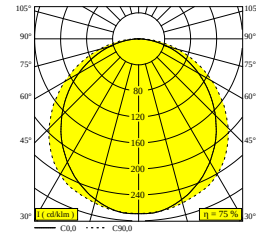

D-LINER 19 SBL LOC1 420 930 DIM5

32032 9305 B

AVAILABLE IN
BLACK 32032 9305 B

 [View on website](#)

General info

LOCATION	indoor
INSTALLATION	Ceiling Recessed
INGRESS PROTECTION	IP20
WEIGHT (KG)	0
ADJUSTABILITY	non adjustable
INFORMATION	INCL.DIMMABLE LED POWER SUPPLY 260mA-DC INCL.1 x CABLE 5 x 0,75mm ² - 0,5m + WIELAND PLUG GST18i5 male pastelblue