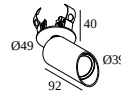

SPY 39 CLIP WALLWASH 930

24152 9300 BRAT-B

AVAILABLE IN

- **BLACK-BLACK** 24152 9300 B-B
- **BRUSHED ALU-BLACK** 24152 9300 BRA-B
- **BRUSHED ANTHRACITE-BLACK** 24152 9300 BRAT-B
- **BRUSHED COPPER-BLACK** 24152 9300 BRCU-B
- **BRUSHED GOLD-BLACK** 24152 9300 BRG-B
- **BRUSHED OLD BRONZE-BLACK** 24152 9300 BROB-B
- **FLEMISH BRONZE-BLACK** 24152 9300 FBR-B
- **FLEMISH GOLD-BLACK** 24152 9300 FG-B
- **FULL WHITE** 24152 9300 FW
- **GOLD COLORED-BLACK** 24152 9300 GC-B
- **WHITE-WHITE** 24152 9300 W-W

[View on website](#)

General info

LOCATION	indoor
INSTALLATION	Ceiling Semi-recessed
CUTOUT SHAPE/SIZE (MM)	round - 43
RECESSED DEPTH (MM)	40
INGRESS PROTECTION	IP20
WEIGHT (KG)	0.3
ADJUSTABILITY	0° to 85° swiveling, 355° rotatable
INFORMATION	WALLWASH LENS EXCL.LED POWER SUPPLY 350mA-DC

Electrical info

CLASS	III
DIM TYPE	depending on power supply
ENERGY CLASS	E
CERTIFICATES	LCA

Lightsource info

LIGHTSOURCE NAME	LED
LIGHTSOURCE	LED array 5,8W / CRI>90 (R9: 52) / 3000K / 787lm
TM-30 VALUES	rf: 90 / Rg: 99
SDCM	SDCM1
RISKGROUP	RG1
LM80	L90B10 > 50000
LED TECHNICS (LIGHT SOURCE)	787lm // 5,8W // 135lm/W
LED TECHNICS (LUMINAIRE)	431lm // 6,7W // 65lm/W

Requirements

LED POWER SUPPLY 350mA-DC DIM

For detailed installation instructions, please consult the manual : [24152_XXX0_HAND.pdf](#)