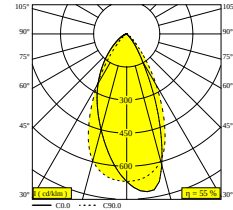

[View on website](#)

General info

LOCATION	indoor
INSTALLATION	Ceiling Semi-recessed
CUTOUT SHAPE/SIZE (MM)	round - 43
RECESSED DEPTH (MM)	40
INGRESS PROTECTION	IP20
WEIGHT (KG)	0.3
ADJUSTABILITY	0° to 85° swiveling, 355° rotatable
INFORMATION	WALLWASH LENS EXCL.LED POWER SUPPLY 350mA-DC

Electrical info

CLASS	III
DIM TYPE	depending on power supply
ENERGY CLASS	E
CERTIFICATES	LCA

Lightsource info

LIGHTSOURCE NAME	LED
LIGHTSOURCE	LED array 5,8W / CRI>90 (R9: 52) / 3000K / 787lm
TM-30 VALUES	rf: 90 / Rg: 99
SDCM	SDCM1
RISKGROUP	RG1
LM80	L90B10 > 50000
LED TECHNICS (LIGHT SOURCE)	787lm // 5,8W // 135lm/W
LED TECHNICS (LUMINAIRE)	431lm // 6,7W // 65lm/W

Requirements

LED POWER SUPPLY 350mA-DC DIM

For detailed installation instructions, please consult the manual : [24152_XXX0_HAND.pdf](#)