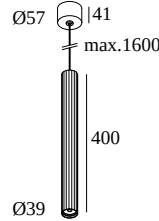

HEDRA 391 C 92745

472 121 811 921 BBR

AVAILABLE IN

BLACK 472 121 811 921 B

BLACK BRONZE 472 121 811 921 BBR

GOLD COLOURED 472 121 811 921 GC

WHITE 472 121 811 921 W

 [View on website](#)

General info

LOCATION	indoor
INSTALLATION	Ceiling Suspended
INGRESS PROTECTION	IP20
WEIGHT (KG)	0.7
ADJUSTABILITY	non adjustable
INFORMATION	REFLECTOR WFL-45° INCL.LED POWER SUPPLY 350mA-DC INCL.1 x CABLE 2 x 0.75mm ² / 1,6m

Electrical info

ELECTRICAL CLASS	220-240V / 50-60Hz
CLASS	II
POWER SUPPLY	YES
DIM TYPE	non-dimmable
ENERGY CLASS	D
CERTIFICATES	CB, EAC, ENEC, RCM

Lightsource info

LIGHTSOURCE NAME	LED
LIGHTSOURCE	LED array 5,8W / CRI>90 (R9: 60) / 2700K / 753lm
TM-30 VALUES	rf: 89 / Rg: 100
SDCM	SDCM1
RISKGROUP	RG1
LM80	L90B10 > 50000
BEAMANGLE	45°
LED TECHNICS (LIGHT SOURCE)	753lm // 5,8W // 129lm/W
LED TECHNICS (LUMINAIRE)	507lm // 6,7W // 76lm/W

328 10 03 CONNECTION TRIMLESS O.F.A.

Cutout dimension (mm): 62 (CONCRETE: 102)

Notes: