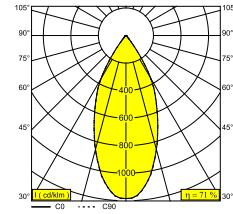

HEDRA 391 C 92745

472 121 811 921 BBR

AVAILABLE IN

BLACK 472 121 811 921 B

BLACK BRONZE 472 121 811 921 BBR

GOLD COLOURED 472 121 811 921 GC

WHITE 472 121 811 921 W

 [View on website](#)