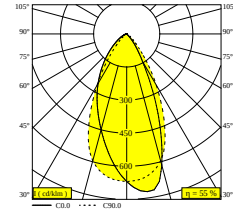

[View on website](#)

General info	
LOCATION	indoor
INSTALLATION	Ceiling Semi-recessed
CUTOUT SHAPE/SIZE (MM)	round - 43
RECESSED DEPTH (MM)	40
INGRESS PROTECTION	IP20
WEIGHT (KG)	0.3
ADJUSTABILITY	0° to 85° swiveling, 355° rotatable
INFORMATION	WALLWASH LENS EXCL.LED POWER SUPPLY 350mA-DC