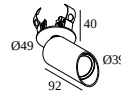

[View on website](#)

General info	
LOCATION	indoor
INSTALLATION	Ceiling Semi-recessed
CUTOUT SHAPE/SIZE (MM)	round - 43
RECESSED DEPTH (MM)	40
INGRESS PROTECTION	IP20
WEIGHT (KG)	0.3
ADJUSTABILITY	0° to 85° swiveling, 355° rotatable
INFORMATION	WALLWASH LENS EXCL.LED POWER SUPPLY 350mA-DC

Min current | Max current

300 48 350 ED1 LED POWER CONVERTER 48V-DC to 350 mA-DC / 15W DIM1

2

Dimtype: 1-10V

Cutout dimension (mm): 30

300 48 350 ED5 LED POWER CONVERTER 48V-DC to 350 mA-DC / 15W DIM5

2

Dimtype: DALI

Cutout dimension (mm): 45

300 48 350 MDL LED POWER CONVERTER 48V-DC to 350 mA-DC / 15W MDL

2

Dimtype: non-dimmable

Cutout dimension (mm): 30

300 48 350 WDL LED POWER CONVERTER 48V-DC to 350 mA-DC / 15W WDL

Dimtype: 1-10V

Cutout dimension (mm): 30

300 48 500 ED5 LED POWER CONVERTER 48V-DC to 500 mA-DC / 22W DIM5

2

Dimtype: DALI

Cutout dimension (mm): 45

300 48 500 MDL LED POWER CONVERTER 48V-DC to 500 mA-DC / 22W MDL