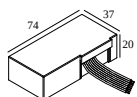

Cutout dimension (mm): 45

300 48 350 MDL LED POWER CONVERTER 48V-DC to 350 mA-DC / 15W MDL

2

Dimtype: non-dimmable

Cutout dimension (mm): 30

300 48 350 WDL LED POWER CONVERTER 48V-DC to 350 mA-DC / 15W WDL