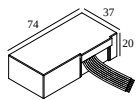

Ceiling Type	Mounting Kit
 System ceiling	-
 Plasterboard	-
 Wood	-
 Concrete	-
 Hollow-core slab	-
 Stretched ceiling	-

FINISH YOUR SPECIFICATION

LED power supplies

of Fixtures

of fixtures indicates how many devices can be connected (min -> max) to the power supply. The values before and after the '|' correspond respectively with the minimum and maximum driving current. Values between brackets are applicable to 110V.

Min current | Max current

300 48 350 ED1 LED POWER CONVERTER 48V-DC to 350 mA-DC / 15W DIM1

2

Dimtype: 1-10V

Cutout dimension (mm): 30

300 48 350 ED5 LED POWER CONVERTER 48V-DC to 350 mA-DC / 15W DIM5

2

Dimtype: DALI

Cutout dimension (mm): 45

300 48 350 MDL LED POWER CONVERTER 48V-DC to 350 mA-DC / 15W MDL

2

Dimtype: non-dimmable

Cutout dimension (mm): 30

300 48 350 WDL LED POWER CONVERTER 48V-DC to 350 mA-DC / 15W WDL