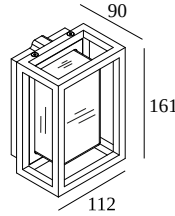

 [View on website](#)

General info

LOCATION	indoor-outdoor
INSTALLATION	Ceiling Surface mounted, Wall Surface mounted
INGRESS PROTECTION	IP65
PROTECTION AGAINST MECHANICAL IMPACT	IK07
WEIGHT (KG)	1.2
ADJUSTABILITY	non adjustable
INFORMATION	INCL.GLASS OPAL INCL.LED POWER SUPPLY 350mA-DC