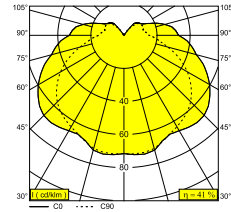

 [View on website](#)

General info

LOCATION	indoor-outdoor
INSTALLATION	Ceiling Surface mounted, Wall Surface mounted
INGRESS PROTECTION	IP65
PROTECTION AGAINST MECHANICAL IMPACT	IK07
WEIGHT (KG)	1.2
ADJUSTABILITY	non adjustable
INFORMATION	INCL.GLASS OPAL INCL.LED POWER SUPPLY 350mA-DC