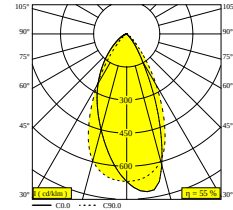

 [View on website](#)

General info	
<b>LOCATION</b>	indoor
<b>INSTALLATION</b>	Ceiling Semi-recessed
<b>CUTOUT SHAPE/SIZE (MM)</b>	round - 43
<b>RECESSED DEPTH (MM)</b>	40
<b>INGRESS PROTECTION</b>	IP20
<b>WEIGHT (KG)</b>	0.3
<b>ADJUSTABILITY</b>	0° to 85° swiveling, 355° rotatable
<b>INFORMATION</b>	WALLWASH LENS EXCL.LED POWER SUPPLY 350mA-DC