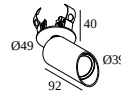

 [View on website](#)

General info	
<b>LOCATION</b>	indoor
<b>INSTALLATION</b>	Ceiling Semi-recessed
<b>CUTOUT SHAPE/SIZE (MM)</b>	round - 43
<b>RECESSED DEPTH (MM)</b>	40
<b>INGRESS PROTECTION</b>	IP20
<b>WEIGHT (KG)</b>	0.3
<b>ADJUSTABILITY</b>	0° to 85° swiveling, 355° rotatable
<b>INFORMATION</b>	WALLWASH LENS EXCL.LED POWER SUPPLY 350mA-DC

Min current | Max current

**300 48 350 ED1** LED POWER CONVERTER 48V-DC to 350 mA-DC / 15W DIM1

2

Dimtype: 1-10V

Cutout dimension (mm): 30

**300 48 350 ED5** LED POWER CONVERTER 48V-DC to 350 mA-DC / 15W DIM5

2

Dimtype: DALI

Cutout dimension (mm): 45

**300 48 350 MDL** LED POWER CONVERTER 48V-DC to 350 mA-DC / 15W MDL

2

Dimtype: non-dimmable

Cutout dimension (mm): 30

**300 48 350 WDL** LED POWER CONVERTER 48V-DC to 350 mA-DC / 15W WDL