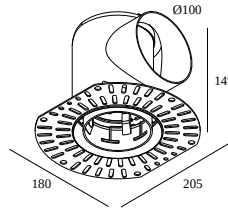

MOUNTING KIT SIDE AIR 101

29810 0010

[View on website](#)

General info

LOCATION	indoor
CUTOUT SHAPE/SIZE (MM)	round - 168
RECESSED DEPTH (MM)	160
THICKNESS OF MOUNTING SURFACE (MM)	max.12,5
WEIGHT (KG)	0.29
INFORMATION	Supply flow rate: max. 25m ³ /h Extraction flow rate: max. 50m ³ /h For flexible tubes Ø100mm

For detailed installation instructions, please consult the manual : [29810_0010_HAND.pdf](#)

WHERE USED

202 144 811 922	DEEP RINGO TRIMLESS LED 92733
202 144 811 932	DEEP RINGO TRIMLESS LED 93033
202 144 1902	DEEP RINGO TRIMLESS LED 9-SOFT
202 146 811 922	DEEP RINGO TRIMLESS LED IP 92733
202 146 811 932	DEEP RINGO TRIMLESS LED IP 93033
19436 9030	DEEP RINGO TRIMLESS SOFT 93045
19441 9220	DEEP RINGO TRIMLESS HE 92720
19441 9230	DEEP RINGO TRIMLESS HE 92740
19441 9320	DEEP RINGO TRIMLESS HE 93020
19441 9330	DEEP RINGO TRIMLESS HE 93040
19441 9420	DEEP RINGO TRIMLESS HE 94020
19441 9430	DEEP RINGO TRIMLESS HE 94040