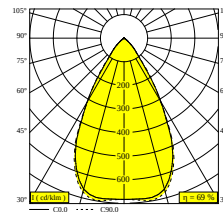

Image may differ from the actual product
Consult drawing for correct size and structure

INFORM 40 SQ 320 DOWN 94063 DIM5

30716 9435 B-B

DISPONIBILE IN

NERO-NERO 30716 9435 B-B

BIANCO-NERO 30716 9435 W-B

[Visualizza sul sito web](#)