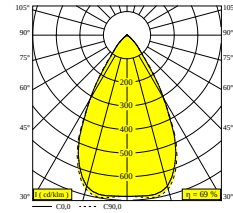

Image may differ from the actual product
Consult drawing for correct size and structure

INFORM 40 SQ 320 DOWN 94063 DIM5

30716 9435 B-B

AVAILABLE IN
BLACK-BLACK 30716 9435 B-B
WHITE-BLACK 30716 9435 W-B

 [View on website](#)