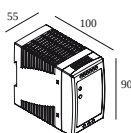

27300 0020 B

Hoekverbindingen

420 06 01 SPM - CORNER 180°

27300 0640 SPL14 - CORNER SET 90°

27300 0650 SPL14 - CORNER SET V90°

LED voedingen

300 89 48 100 LED POWER SUPPLY 48V-DC / 100W DIN

300 89 48 240 LED POWER SUPPLY 48V-DC / 240W DIN