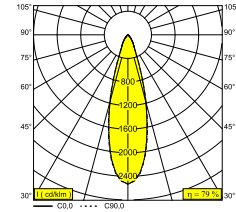

ENTERO RD-L TRIMLESS 92730

28435 9220 B

AVAILABLE IN

BLACK 28435 9220 B

FULL WHITE 28435 9220 FW

GOLD COLOURED 28435 9220 GC

[View on website](#)

General info

LOCATION	indoor
INSTALLATION	Ceiling Recessed
CUTOUT SHAPE/SIZE (MM)	round - Ø KIT
RECESSED DEPTH (MM)	165
INGRESS PROTECTION	IP20
WEIGHT (KG)	0.67
ADJUSTABILITY	0° to 30° swiveling, 355° rotatable
INFORMATION	REFLECTOR FL-30° EXCL.LED POWER SUPPLY 350-1050mA-DC Optional REFLECTORS 18° & 45° available

Electrical info

CLASS	III
DIM TYPE	depending on power supply
ENERGY CLASS	E
CERTIFICATES	CB, ENEC, EPD

Lightsource info

LIGHTSOURCE NAME	LED
LIGHTSOURCE	LED array 11,3-36,5W / CRI>90 (R9: 60) / 2700K / 1561-4380lm
TM-30 VALUES	rf: 89 / Rg: 100
SDCM	SDCM1
RISKGROUP	RG1
LM80	L90B10 > 50000
BEAMANGLE	30°
LED TECHNICS (LIGHT SOURCE)	4380lm // 36,5W // 120lm/W
LED TECHNICS (LUMINAIRE)	3479lm // 42W // 83lm/W

Remarks

Max.900mA when using 1 accessory; max 800mA when using 2 accessories

Requirements

MOUNTING KIT ENTERO ROUND L

LED POWER SUPPLY 350 / 500 / 700 / 1050mA-DC DIM (Remote)

Accessories

- ENTERO L HONEYCOMB
- ENTERO L LINEAR SPREAD LENS
- ENTERO L SPREAD LENS
- ENTERO L SOFTENING LENS
- ENTERO L GLASS SBL