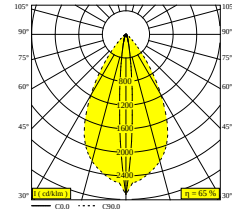

NOCTA RD80 DOWN-UP WFL 927 DIM5

30116 9205 A

AVAILABLE IN

ALU GREY 30116 9205 A

BLACK 30116 9205 B

FLEMISH BRONZE OUTDOOR 30116 9205 FBRX

ANTHRACITE 30116 9205 N

WHITE 30116 9205 W

[View on website](#)

General info

LOCATION	outdoor
INSTALLATION	Wall Surface mounted
INGRESS PROTECTION	IP65
PROTECTION AGAINST MECHANICAL IMPACT	IK06
WEIGHT (KG)	1.4
ADJUSTABILITY	non adjustable
INFORMATION	INCL.4 x LENS INCL.DIMMABLE LED POWER SUPPLY 700 mA-DC