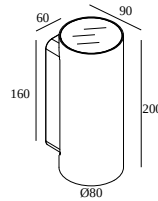

NOCTA RD80 DOWN-UP WFL 927 DIM5

30116 9205 A

AVAILABLE IN

ALU GREY 30116 9205 A

BLACK 30116 9205 B

FLEMISH BRONZE OUTDOOR 30116 9205 FBRX

ANTHRACITE 30116 9205 N

WHITE 30116 9205 W

[View on website](#)

General info

LOCATION	outdoor
INSTALLATION	Wall Surface mounted
INGRESS PROTECTION	IP65
PROTECTION AGAINST MECHANICAL IMPACT	IK06
WEIGHT (KG)	1.4
ADJUSTABILITY	non adjustable
INFORMATION	INCL.4 x LENS INCL.DIMMABLE LED POWER SUPPLY 700 mA-DC