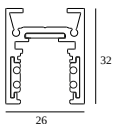

10

Dimtype: non-dimmable

Cutout dimension (mm): 40

21012 0240 LED POWER SUPPLY 48V-DC / 200W

20

Dimtype: non-dimmable

Cutout dimension (mm): 40

COMPATIBLE COMPOSABLES

SHIFTLINE M26L profile (+ SHIFTLINE M26L MATRIX)

Available Colours

23358 0000 SLM26L - PROFILE

23358 0010 SLM26L - PROFILE 1m

23358 0020 SLM26L - PROFILE 2m

DELTALIGHT

M26L - SPY 39 WALLWASH 927 DIM5

23434 9205 FBR