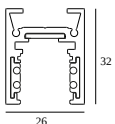

10

Dimtype: non-dimmable

Cutout dimension (mm): 40

21012 0240 LED POWER SUPPLY 48V-DC / 200W

20

Dimtype: non-dimmable

Cutout dimension (mm): 40

COMPATIBLE COMPOSABLES

SHIFTLINE M26L profile (+ SHIFTLINE M26L MATRIX)

Available Colours

23358 0000 SLM26L - PROFILE

23358 0010 SLM26L - PROFILE 1m

23358 0020 SLM26L - PROFILE 2m

DELTALIGHT

M26L - SPY 39 WALLWASH 927 DIM5

23434 9205 FBR