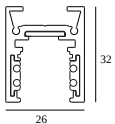

10

Dimtype: non-dimmable

Cutout dimension (mm): 40

21012 0240 LED POWER SUPPLY 48V-DC / 200W

20

Dimtype: non-dimmable

Cutout dimension (mm): 40

COMPATIBLE COMPOSABLES

SHIFTLINE M26L profile (+ SHIFTLINE M26L MATRIX)

Available Colours

23358 0000 SLM26L - PROFILE

23358 0010 SLM26L - PROFILE 1m

23358 0020 SLM26L - PROFILE 2m

DELTALIGHT

M26L - SPY 39 WALLWASH 927 DIM5

23434 9205 FBR