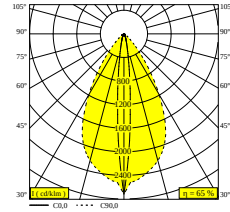

## NOCTA RD80 DOWN-UP WFL 927

30116 9200 A

AVAILABLE IN

**ALU GREY** 30116 9200 A

**BLACK** 30116 9200 B

**FLEMISH BRONZE OUTDOOR** 30116 9200 FBRX

**ANTHRACITE** 30116 9200 N

**WHITE** 30116 9200 W