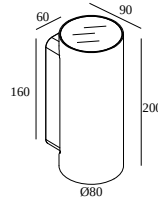

## NOCTA RD80 DOWN-UP WFL 927

30116 9200 A

AVAILABLE IN

**ALU GREY** 30116 9200 A

**BLACK** 30116 9200 B

**FLEMISH BRONZE OUTDOOR** 30116 9200 FBRX

**ANTHRACITE** 30116 9200 N

**WHITE** 30116 9200 W

### General info

|   |  |
|---|--|
| <b>LOCATION</b>                             | outdoor  |
| <b>INSTALLATION</b>                         | Wall Surface mounted                             |
| <b>INGRESS PROTECTION</b>                   | IP65   |
| <b>PROTECTION AGAINST MECHANICAL IMPACT</b> | IK06   |
| <b>WEIGHT (KG)</b>                          | 1.4  |
| <b>ADJUSTABILITY</b>                        | non adjustable                                   |
| <b>INFORMATION</b>                          | INCL.4 x LENS<br>INCL.LED POWER SUPPLY 700 mA-DC |