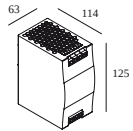

300 89 48 240 LED POWER SUPPLY 48V-DC / 240W DIN

24

Dimtype: non-dimmable