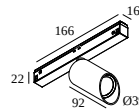

M26L - SPY 39 WALLWASH 927 DIM5

23434 9205 BROB

AVAILABLE IN

- **BLACK** 23434 9205 B
- **BRUSHED ALU** 23434 9205 BRA
- **BRUSHED ANTHRACITE** 23434 9205 BRAT
- **BRUSHED COPPER** 23434 9205 BRCU
- **BRUSHED GOLD** 23434 9205 BRG
- **BRUSHED OLD BRONZE** 23434 9205 BROB
- **FLEMISH BRONZE** 23434 9205 FBR
- **FLEMISH GOLD** 23434 9205 FG
- **GOLD COLOURED** 23434 9205 GC
- **WHITE** 23434 9205 W

[View on website](#)

General info

LOCATION	indoor
INSTALLATION	Low voltage systems Low voltage system mounted
INGRESS PROTECTION	IP20
WEIGHT (KG)	0.3
ADJUSTABILITY	0° to 85° swiveling, 360° rotatable
INFORMATION	WALLWASH LENS EXCL.LED POWER SUPPLY 48V-DC

Electrical info

ELECTRICAL	48V-DC
CLASS	III
DIM TYPE	DALI
ENERGY CLASS	E

Lightsource info

LIGHTSOURCE NAME	LED
LIGHTSOURCE	LED array 5,8W / CRI>90 (R9: 60) / 2700K / 753lm
TM-30 VALUES	rf: 89 / Rg: 100
SDCM	SDCM1
RISKGROUP	RG1
LM80	L90B10 > 50000
LED TECHNICS (LIGHT SOURCE)	753lm // 5,8W // 129lm/W
LED TECHNICS (LUMINAIRE)	413lm // 6,7W // 62lm/W

Requirements

LED POWER SUPPLY 48V-DC

For detailed installation instructions, please consult the manual : [23434_XXX5_HAND.pdf](#)