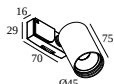

SUPERLOOP-MIDISPY MDL

---

418 262 822 MDL SUPERLOOP-MIDISPY 82720 MDL