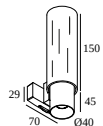

DELTALIGHT

SUPERLOOP HC 90 MDL

418 481 09 B

SUPERLOOP-FIX 40 MDL

418 163 822 MDL SUPERLOOP-FIX 40 DOWN-UP GT 82720 MDL

418 163 832 MDL SUPERLOOP-FIX 40 DOWN-UP GT 83020 MDL

SUPERLOOP-FIX 45 MDL

418 263 923 MDL SUPERLOOP-FIX 45 92740 MDL