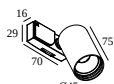

418 262 832 MDL SUPERLOOP-MIDISPY 83020 MDL