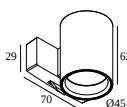

DELTALIGHT

SUPERLOOP HC 90 MDL

418 481 09 B

SUPERLOOP-FIX 40 MDL

418 163 822 MDL SUPERLOOP-FIX 40 DOWN-UP GT 82720 MDL

418 163 832 MDL SUPERLOOP-FIX 40 DOWN-UP GT 83020 MDL

SUPERLOOP-FIX 45 MDL

418 263 923 MDL SUPERLOOP-FIX 45 92740 MDL