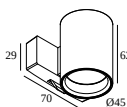

DELTALIGHT

SUPERLOOP HC 90 MDL

418 481 09 B

SUPERLOOP-FIX 40 MDL

418 163 822 MDL SUPERLOOP-FIX 40 DOWN-UP GT 82720 MDL

418 163 832 MDL SUPERLOOP-FIX 40 DOWN-UP GT 83020 MDL

SUPERLOOP-FIX 45 MDL

418 263 923 MDL SUPERLOOP-FIX 45 92740 MDL