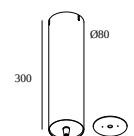

418 48 100 SUPERLOOP POWERBOX H - 48V-DC / 100W

SMART 48