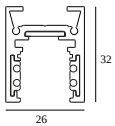

10

Dimtype: non-dimmable

Cutout dimension (mm): 40

21012 0240 LED POWER SUPPLY 48V-DC / 200W

20

Dimtype: non-dimmable

Cutout dimension (mm): 40

COMPATIBLE COMPOSABLES

SHIFTLINE M26L profile (+ SHIFTLINE M26L MATRIX)

Available Colours

23358 0000 SLM26L - PROFILE

23358 0010 SLM26L - PROFILE 1m

23358 0020 SLM26L - PROFILE 2m

DELTALIGHT

M26L - SPY 39 WALLWASH 927 DIM5

23434 9205 BRCU