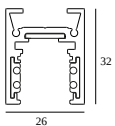

10

Dimtype: non-dimmable

Cutout dimension (mm): 40

21012 0240 LED POWER SUPPLY 48V-DC / 200W

20

Dimtype: non-dimmable

Cutout dimension (mm): 40

COMPATIBLE COMPOSABLES

SHIFTLINE M26L profile (+ SHIFTLINE M26L MATRIX)

Available Colours

23358 0000 SLM26L - PROFILE

23358 0010 SLM26L - PROFILE 1m

23358 0020 SLM26L - PROFILE 2m

DELTALIGHT

M26L - SPY 39 WALLWASH 927 DIM5

23434 9205 BRCU